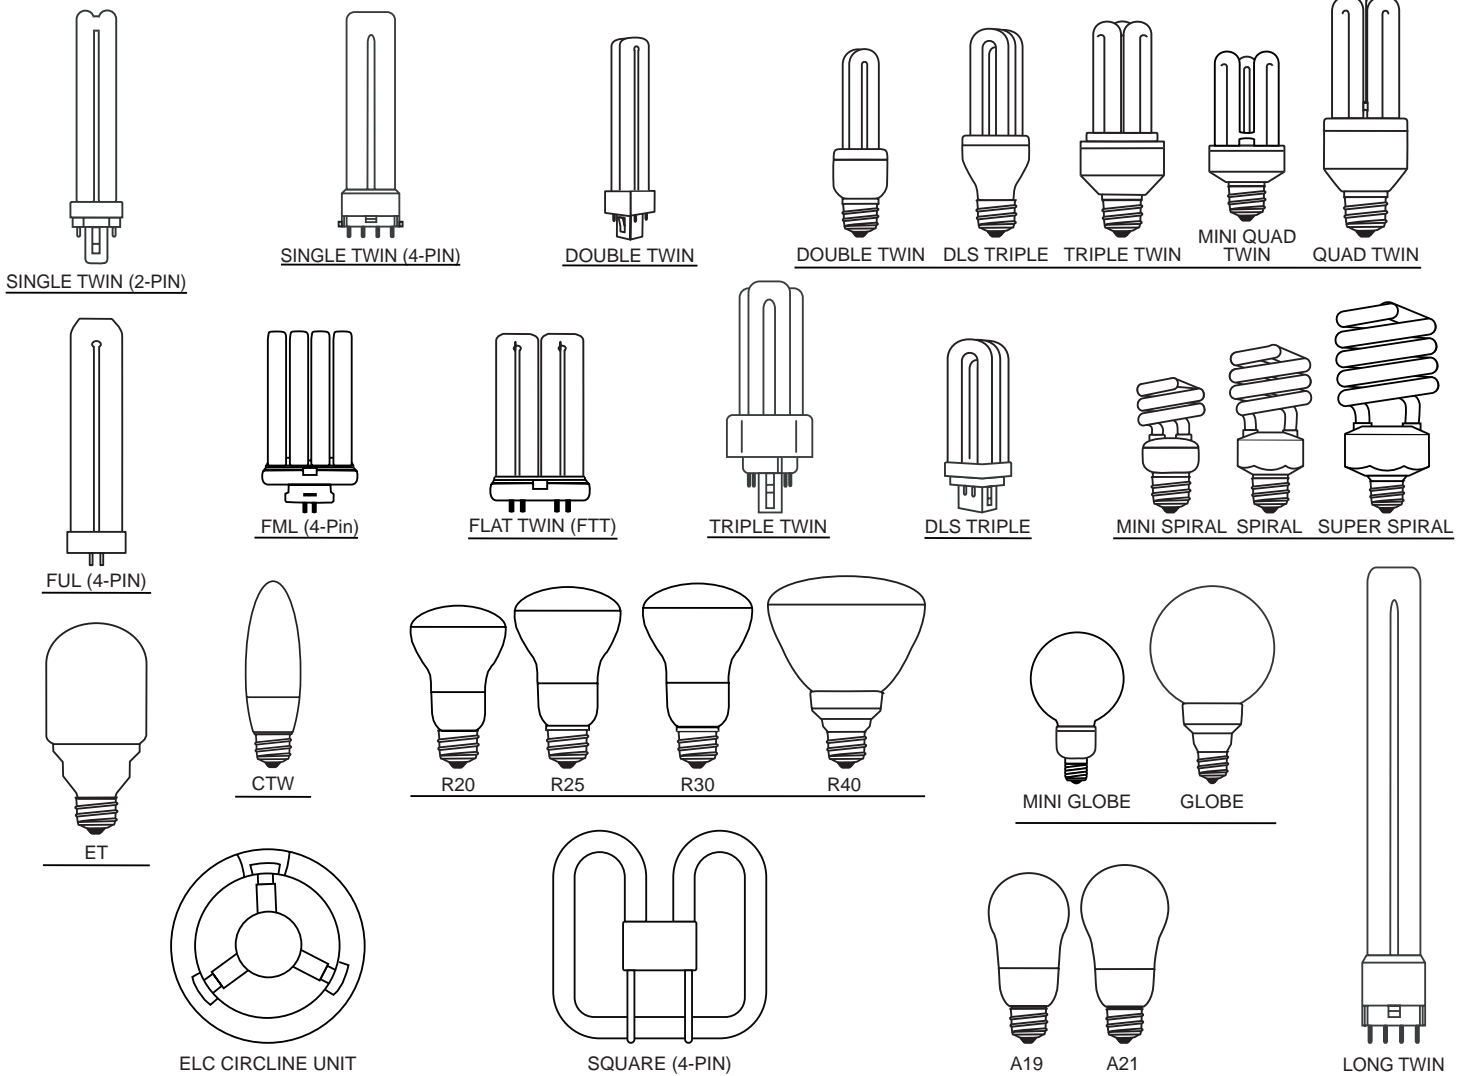

DAMAR®

LIGHTING THE WORLD

COMPACT FLUORESCENT LAMPS

BASE IDENTIFICATION

LAMP FINDER

The lamp drawings listed here are not to scale. To determine the bulb diameter in inches, multiply the bulb number by one-eighth. For example T2 means approximately 2/8" or 1/4" in diameter.