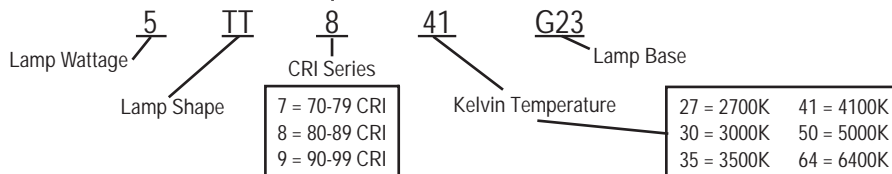

Master Carton Label:

Number of units per case.

Notes:

Additional important information.

Avg Life Hours:

Rated average life in hours.

Watt	Base	Item No	Description	Avg CRI	Avg Kelvin/Color	Avg Life Hours	Notes	Ctn Qty
COMPACT FLUORESCENT PLUG-IN LAMPS								
SINGLE TWIN SHAPE 2-PIN								
5	G23	04123C	F5TT/827/G23	82	2700	12000		50
		22559A	F5TT/835/G23	82	3500	12000		50
		04123F	F5TT/841/G23	82	4100	12000		50