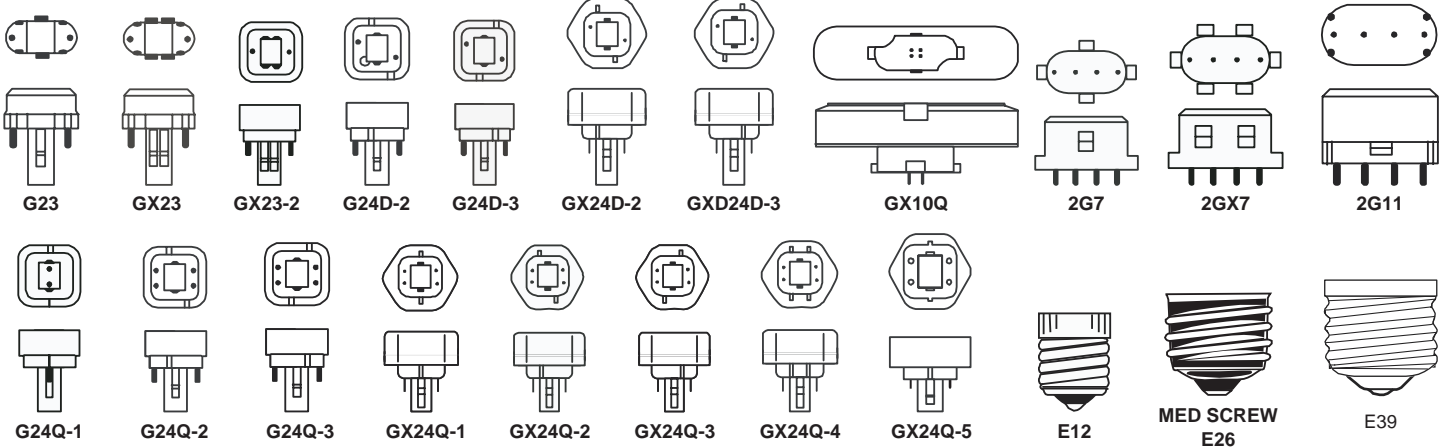

DAMAR®

LIGHTING THE WORLD

COMPACT FLUORESCENT LAMPS

BASE IDENTIFICATION

LAMP FINDER

The lamp drawings listed here are not to scale. To determine the bulb diameter in inches, multiply the bulb number by one-eighth. For example T2 means approximately 2/8" or 1/4" in diameter.