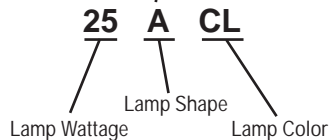

INCANDESCENT BRAND NAME CROSS-REFERENCE			
DAMAR	GE*	OSRAM/SYLVANIA**	PHILIPS***
Bug Yellow	Bug-Lite	Bug Lite	Bug-A-Way
Cool Beam	Cool Beam	Cool-Lux	Cool Beam
Safe-Shield®	covRguard	Safeline	Silicone Coated
Soft Pink	Soft Pink	Soft Pink	Softone Pastels
(Standard)	Extended Service	Excel-Line	Extended Service
Grow Light	Plant Light	Spot-GRO	Agro-Lite
(Standard) Soft White	Long Life Soft White	Double Life Soft White	Longer Life Soft White
Linear	Lumiline	Lumiline	Philinea
Rough Service	Survivor	Rough Service	Industrial Service

ATTENTION: This brand-name cross-reference table is to be used only as a quick guide. Other company brand names may only represent a similar product versus an exact match to Damar brands. Refer to individual manufacturers' reference sources and product specifications

*Trademark or registered trademark of General Electric Company.

**Trademark or registered trademark of Osram Sylvania Inc.

*** Trademark or registered trademark of Philips.