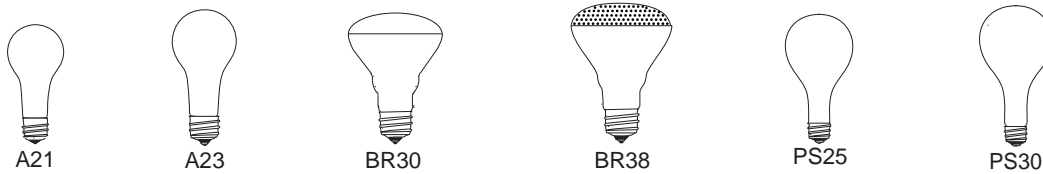

Watt	Shape	Base	Item No	Description	Volt	Avg Life Hours	Color/Beam Spread	Notes	Ctn Qty			
INCANDESCENT BULBS (Cont'd)												
150	A21	Medium	01652E	150A2199/TG	130	4000	Trans-Green		120			
			23203B	150A21/99/G	130	4000	Green		120			
			01652D	150A2199/TR	130	4000	Trans-Red		120			
			23203A	150A21/99/R	130	4000	Red		120			
			23203C	150A2199/O	130	4000	Orange		120			
			01652F	150A2199/TY	130	4000	Trans-Yellow		120			
			06643A	150A2199IF/SS	130	4000	Inside Frost	Safe-Shield® Coated	120			
	A23	Medium	01139B	150A2399IF	130	4000	Inside Frost		60			
			23523A	150A2399B	130	4000	Blue		60			
			23436B	150A2399G	130	4000	Green		60			
			23436A	150A2399P	130	4000	Purple		60			
			23522A	150A2399R	130	4000	Red		60			
			23436C	150A2399Y	130	4000	Yellow		60			
			05872B	150A2399IF/SS	130	4000	Inside Frost	Safe-Shield® Coated	60			
	BR30	Medium	06641A	150BR30/FL/RS/SS	130	4000	Flood	Safe-Shield® Coated	60			
			24362A	150BR30/FL/RS/SSFC	130	4000	Flood	High Temp Safe-Shield® Coated	60			
	BR38	Medium	00426D	150BR38SP	130	4000	Spot		12			
			02564A	150BR38FL	130	4000	Flood		12			
			09069A	150BR38FL/SSFC	130	4000	Clear	High Temp Safe-Shield® Coated	12			
			09069B	150BR38FL/SS	130	4000	Flood	Safe-Shield® Coated	12			
	PS25	Medium	02489A	150PS2599CL	130	4000	Clear		60			
			01560D	150PS2599IF	130	4000	Inside Frost		60			
			00394B	150PS2599IFSB	130	4000	Silver Bowl	Inside Frost	60			
			01178B	150PS25/99/G	130	4000	Green		60			
			01178A	150PS25/99/P	130	4000	Trans-Purple		60			
			01178C	150PS25/99/Y	130	4000	Yellow		60			
			00427B	150PS25/IF/SS	130	4000	Inside Frost	Safe-Shield® Coated	60			
			200	21	Medium	26882A	200A2199CL	130	4000	Clear		120
						26883A	200A2199IF	130	4000	Inside Frost		120
				A23	Medium	01884A	200A2399CL	130	4000	Clear		60
	01219A	200A2399IF				130	4000	Inside Frost		60		
	01884C	200A2399/TG				130	4000	Trans-Green		60		
24268B	200A2399IF/B	130				4000	Blue		60			
24268A	200A2399IF/R	130				4000	Red		60			
24271A	200A2399IF/Y	130				4000	Yellow		60			
03216B	200A2399CL/SS	130				4000	Clear	Safe-Shield® Coated	60			
03216A	200A2399IF/SS	130				4000	Inside Frost	Safe-Shield® Coated	60			
PS30	Medium	00442D				200PS3099CL	130	4000	Clear		60	
		20433A				200PS3099IF	130	4000	Inside Frost		60	
		02762A		200PS3099CL/SS	130	4000	Clear	Safe-Shield® Coated	60			
		00442F		200PS3099IF/SS	130	4000	Inside Frost	Safe-Shield® Coated	60			
		Mogul		00460D	200PS30/12	130	4000	Clear		60		
				01756A	200PS3012/IF	130	4000	Inside Frost		60		
			00450B	200PS3099SBIF	130	4000	Silver Bowl	Inside Frost	60