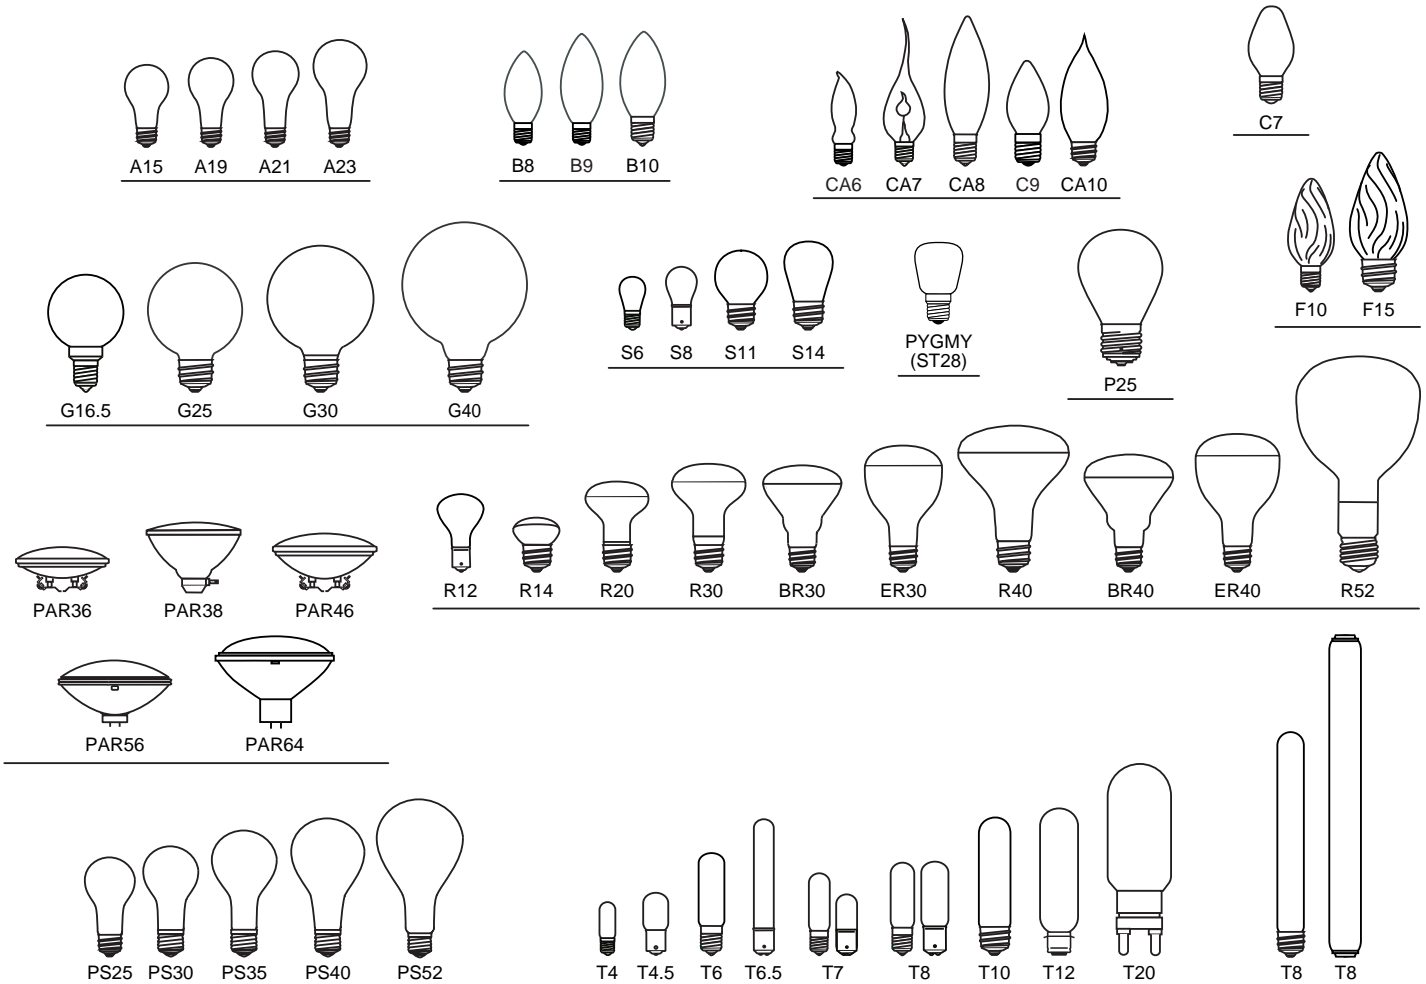

## LIGHTING THE WORLD

#### LAMP FINDER

The lamp drawings listed here are not to scale. To determine the bulb diameter in inches, multiply the bulb number by one-eighth. For example R40 means approximately 40/8" or 5" in diameter.