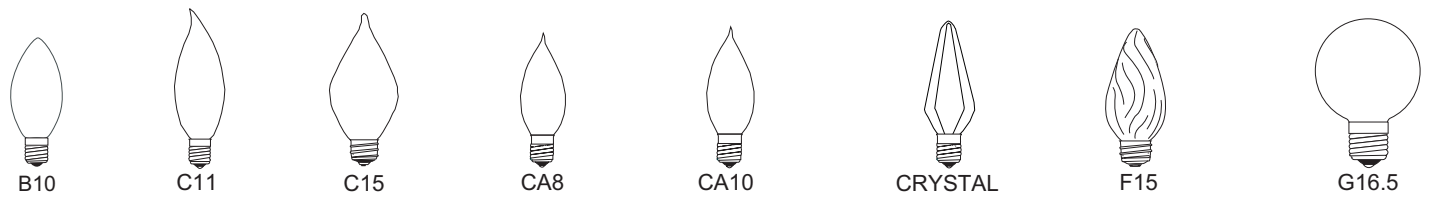

Watt	Shape	Base	Item No	Description	Volt	Avg Life Hours	Color/Beam Spread	Notes	Ctn Qty		
INCANDESCENT BULBS (Cont'd)											
GENERAL SERVICE (Cont'd)											
60	B10	Cand	06069A	60CTC/SS	130	3000	Clear	Safe-Shield® Coated	500		
			23584A	60CTF/SS	130	3000	Outside Frost	Safe-Shield® Coated	500		
		E14	06419A	60E14TC	130	3000	Clear		500		
			27619A	60E14TF	130	2000	Outside Frost		500		
		Medium	01452C	60ETC	130	3000	Clear		500		
			01452D	60ETC	130	3000	Clear	Carded Item, 4/Card	30		
			01453C	60ETF	130	3000	Outside Frost		500		
			01453D	60ETF	130	3000	Outside Frost	Carded Item, 4/Card	30		
			01452F	60ET/R	130	3000	Red		500		
			02681A	60ETC/SS	130	3000	Clear	Safe-Shield® Coated	500		
	25115A		60ETC/SSFC	130	3000	Clear	High Temp Safe-Shield® Coated	25			
	02763A		60ETF/SS	130	3000	Outside Frost	Safe-Shield® Coated	500			
	C11	Cand	20845A	60C11SG/CL	120	1500	Clear	Carded Item, 2/Card, Spun-Glo	60		
			22920A	60C11SG/TA	120	1500	Trans-Amber	Carded Item, 2/Card, Spun-Glo	60		
	C15	Medium	09737A	60C15SG/CL	120	1500	Clear	Carded Item, 2/Card, Spun-Glo	60		
			22922A	60C15SG/TA	120	1500	Trans-Amber	Carded Item, 2/Card, Spun-Glo	60		
	CA8	Cand	05107A	60CFC Petite	130	3000	Clear	Carded Item	240		
	CA10	Cand	00268A	60CFF	120	3000	Outside Frost		500		
			00267A	60CFC	130	3000	Clear		500		
			00267C	60CFC	130	3000	Clear	Carded Item, 4/Card	30		
			21280A	60CFF	130	3000	Outside Frost	Carded Item, 4/Card	30		
			00267F	60CF/TB	130	3000	Trans-Blue		500		
			22877A	60CFC/TPK	130	3000	Trans-Pink		500		
			00267E	60CF/TR	130	3000	Trans-Red		500		
			00267D	60CFC/SS	130	3000	Clear	Safe-Shield® Coated	500		
			00267B	60CFC	230	1000	Clear		500		
			Medium	00270A	60EFC	130	3000	Clear		500	
		00270B		60EFC	130	3000	Clear	Carded Item, 4/Card	30		
		00272A		60EFF	130	3000	Outside Frost		500		
		00272B		60EFF	130	3000	Outside Frost	Carded Item, 4/Card	30		
		00270C		60EFC/R	130	3000	Trans-Red		500		
		00272C		60EF/Y	130	3000	Yellow		500		
		20469A		60EFC/SS	130	3000	Clear	Safe-Shield® Coated	500		
		23453A		60EFF/SS	130	3000	Outside Frost	Safe-Shield® Coated	500		
		Crystal		Cand	23455A	60CT/CR	130	3000	Clear	Crystal	30
		F15		Medium	00273C	60F15	130	1500	Clear		120
			07648B		60F15/CL/SS	130	1500	Clear	Safe-Shield® Coated	120	
	00273D		60F15CL/SSFC		130	1500	Clear	High Temp Safe-Shield® Coated	120		
	G16.5	Cand	01680C	60G161/2/CL	130	2500	Clear		500		
			01680E	60G161/2/M	120	1500	Mirrored	Clear	60		
01680D			60G161/2/PK	130	1500	Pink		500			
01919A			60G161/2W	130	1500	White		500			
22172A			60G161/2/CL/SS	130	1500	Clear	Safe-Shield® Coated	500			
Medium		00312B	60G161/2/CL	130	1500	Clear		60