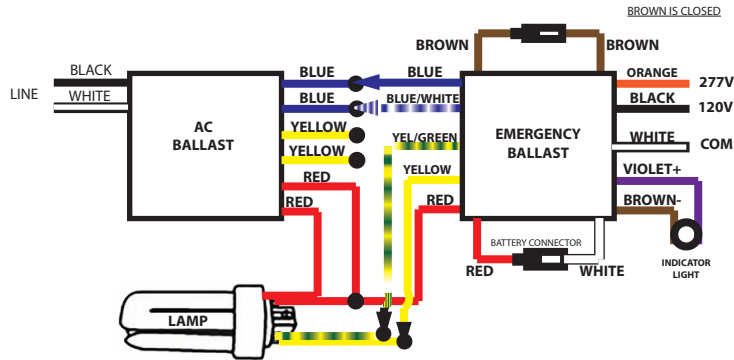

ONE LAMP PROGRAMMED START BALLAST

CAP OFF ANY UNUSED LEADS

**TWO LAMP PROGRAMMED START BALLAST
One Emergency Lamp**

CAP OFF ANY UNUSED LEADS

**TWO LAMP PROGRAMMED START BALLAST
Two Emergency Lamps**

CAP OFF ANY UNUSED LEADS