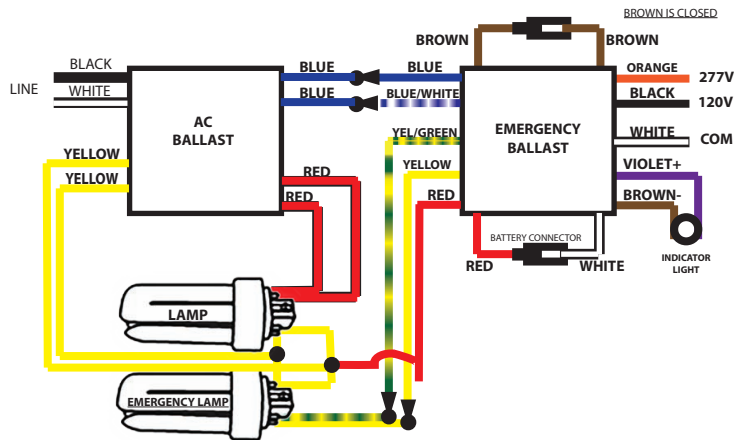

ONE LAMP PROGRAMMED START BALLAST

CAP OFF ANY UNUSED LEADS

**TWO LAMP PROGRAMMED START BALLAST
One Emergency Lamp**

CAP OFF ANY UNUSED LEADS

**TWO LAMP PROGRAMMED START BALLAST
Two Emergency Lamps**

CAP OFF ANY UNUSED LEADS