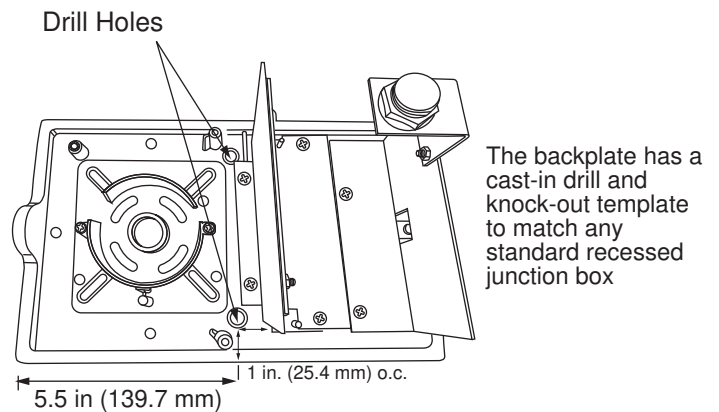

FEATURES AND SPECIFICATIONS

Overall Height: 11" (279.4 mm)

Width: 5.25 in (133.35 mm)

Weight: 3.0 lbs. (1.36 kg)

Die Cast Aluminum Housing

Polycarbonate Lens

Built in Photocell

UL Listed for Wet Locations

IP65 Rated

This fixture is warranted to be free of defects in materials and workmanship for a period of three years from the date of the original purchase.

DIMENSIONS

PHOTOMETRICS

MOUNTING DETAILS

211591

DWL-20LED/4K