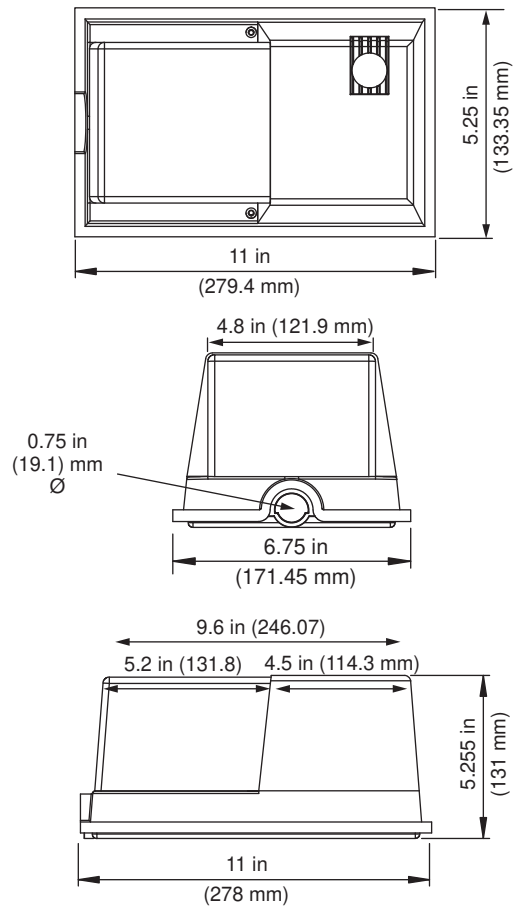

FEATURES AND SPECIFICATIONS

Overall Height: 11" (279.4 mm)

Width: 5.25 in (133.35 mm)

Weight: 3.0 lbs. (1.36 kg)

Die Cast Aluminum Housing

Polycarbonate Lens

Built in Photocell

UL Listed for Wet Locations

IP65 Rated

This fixture is warranted to be free of defects in materials and workmanship for a period of three years from the date of the original purchase.

DIMENSIONS

PHOTOMETRICS

MOUNTING DETAILS

211591

DWL-20LED/4K