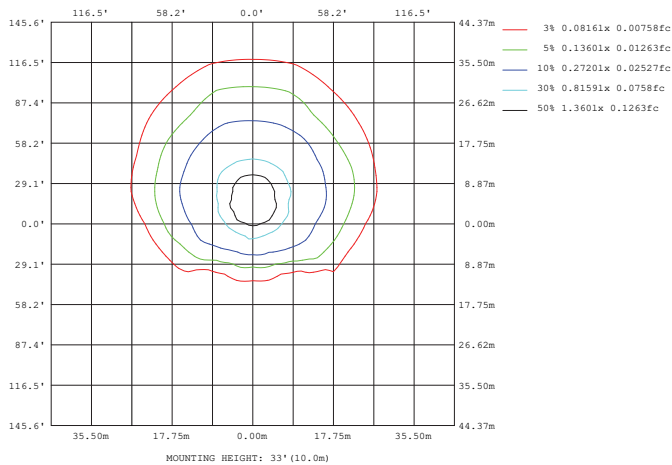

FEATURES AND SPECIFICATIONS

Overall Height: 11" (279.4 mm)

Width: 5.25 in (133.35 mm)

Weight: 3.0 lbs. (1.36 kg)

Die Cast Aluminum Housing

Polycarbonate Lens

Built in Photocell

UL Listed for Wet Locations

IP65 Rated

This fixture is warranted to be free of defects in materials and workmanship for a period of three years from the date of the original purchase.

DIMENSIONS

PHOTOMETRICS

MOUNTING DETAILS

211591

DWL-20LED/4K

Wattage: 20W
CCT: 4000K
CRI: 80
Avg Life Hrs: 50,000
Avg Lumens: 1489
Voltage: 100-277V
Hertz: 50/60Hz
Current: 0.3A

DAMAR®
805 N Carnation
Aurora, MO 65605