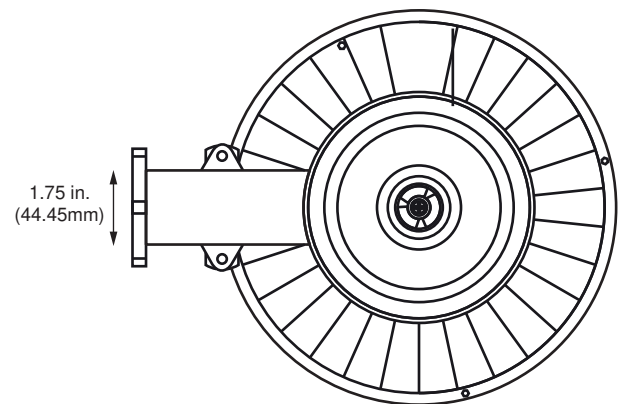

FEATURES AND SPECIFICATIONS

Overall Height: 16.0" (406.4 mm)
Width: 12.0" (304.8 mm)
Weight: 3.3 lbs. (1.5 kg)
Built in Photocell
Die Cast Aluminum Housing
Polycarbonate and Aluminum Cover
UL Listed for Wet Locations
IP65 Rated

Limited Warranty: This fixture is warranted to be free of defects in materials and workmanship for a period of five years from the date of the original purchase.

Accessory Fixture Arm
ITEM 38636A

DIMENSIONS

PHOTOMETRICS

MOUNTING DETAILS

www.damar.com

32732C

DD-37LED/4K

Wattage: 37W
CCT: 5000K
CRI: 70
Avg Life Hrs: 50,000
Avg Lumens: 3283
Voltage: 100-277V
Hertz: 50/60Hz
Current: 0.5A

DAMAR[®]

805 N Carnation
Aurora, MO 65605