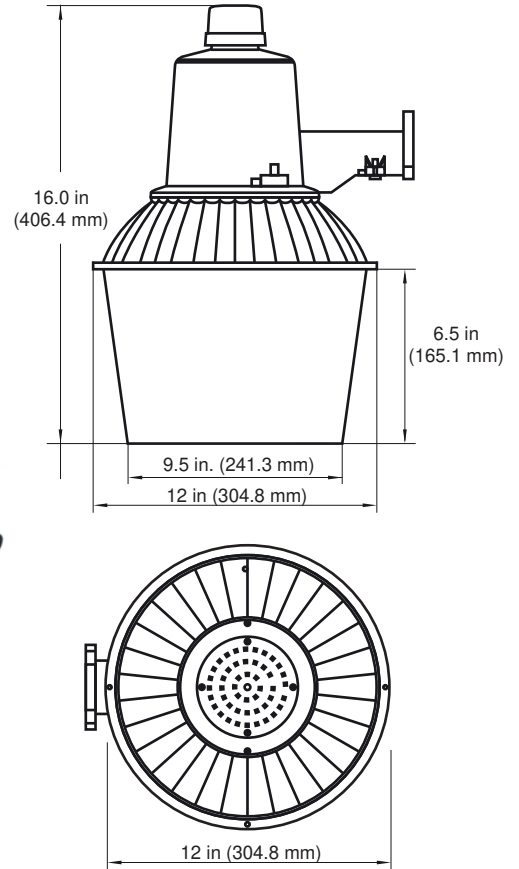

FEATURES AND SPECIFICATIONS

Overall Height: 16.0" (406.4 mm)
Width: 12.0" (304.8 mm)
Weight: 3.3 lbs. (1.5 kg)
Built in Photocell
Die Cast Aluminum Housing
Polycarbonate and Aluminum Cover
UL Listed for Wet Locations
IP65 Rated

Limited Warranty: This fixture is warranted to be free of defects in materials and workmanship for a period of five years from the date of the original purchase.

Accessory Fixture Arm
ITEM 38636A

DIMENSIONS

PHOTOMETRICS

MOUNTING DETAILS

www.damar.com

32732C

DD-37LED/4K

Wattage: 37W
CCT: 5000K
CRI: 70
Avg Life Hrs: 50,000
Avg Lumens: 3283
Voltage: 100-277V
Hertz: 50/60Hz
Current: 0.5A

DAMAR[®]

805 N Carnation
Aurora, MO 65605