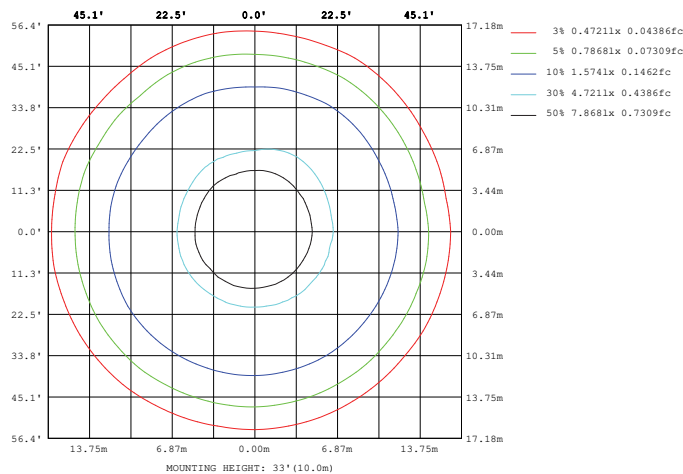

FEATURES AND SPECIFICATIONS

Overall Height: 16.0" (406.4 mm)
Width: 12.0" (304.8 mm)
Weight: 3.3 lbs. (1.5 kg)
Built in Photocell
Die Cast Aluminum Housing
Polycarbonate and Aluminum Cover
UL Listed for Wet Locations
IP65 Rated

PHOTOMETRICS

MOUNTING DETAILS

www.damar.com

32732C

DD-37LED/4K

Wattage: 37W
CCT: 5000K
CRI: 70
Avg Life Hrs: 50,000
Avg Lumens: 3283
Voltage: 100-277V
Hertz: 50/60Hz
Current: 0.5A

DAMAR[®]

805 N Carnation
Aurora, MO 65605