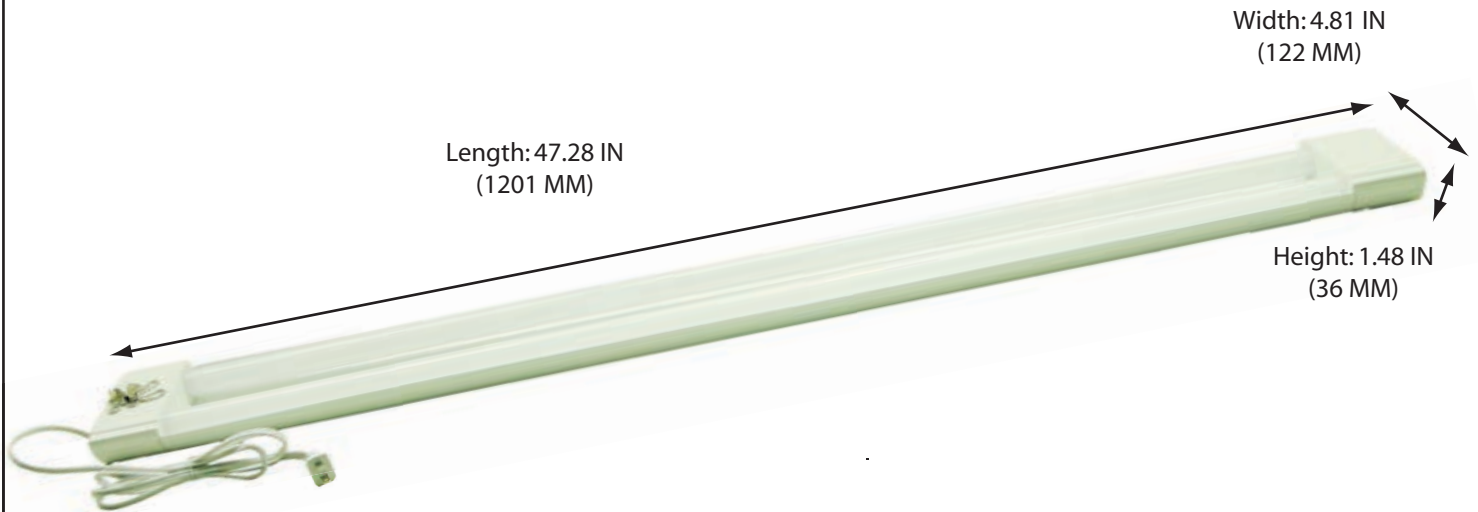

DAMAR®

LED SHOP 40/4K/4FT 120V

FEATURES AND SPECIFICATIONS

DIMENSIONS

PHOTOMETRICS

WIRING DETAILS

33772A

STRIP FIXTURE LED SHOP 40/4K/4FT

Wattage: 40W
CCT: 4000K
CRI: 80
Avg Hours: 50,000
Avg Lumens: 4000
Voltage: 120

DAMAR®

805 N Carnation
Aurora, MO 65605
Made in China