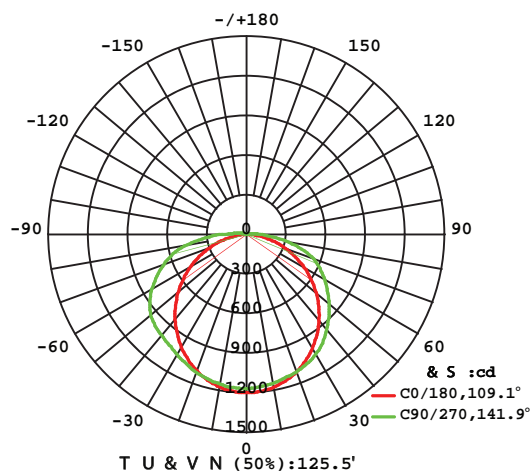

DAMAR®

LED SHOP 40/4K/4FT 120V

FEATURES AND SPECIFICATIONS

DIMENSIONS

PHOTOMETRICS

WIRING DETAILS

33772A

STRIP FIXTURE LED SHOP 40/4K/4FT

Wattage: 40W
CCT: 4000K
CRI: 80
Avg Hours: 50,000
Avg Lumens: 4000
Voltage: 120

DAMAR®

805 N Carnation
Aurora, MO 65605
Made in China