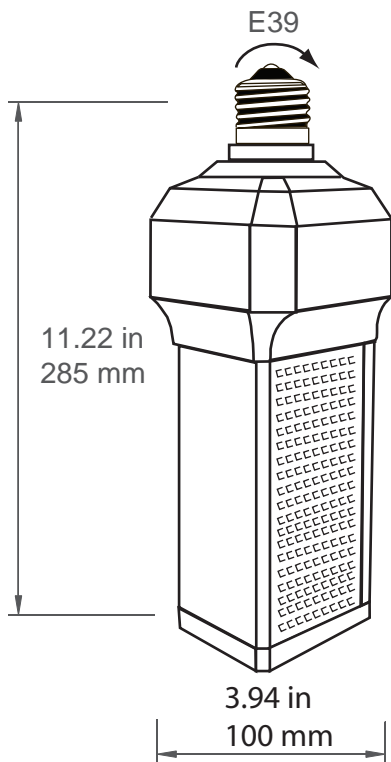

LED Street Lamp/Swivel Base LED-HID Retrofit

Specifications

MODEL	DAMAR 33816A
Watts	100W
Input Voltage	100 to 277VAC 60Hz
Color Temp	4000K
Power Factor	0.9
CRI	80
Lumens	12,000
IP Rating	64
LED LM80	Yes
Base	E39/Swivel Base
Life	50,000 Hours

Dimensions

Features

- Sturdy PCB housing
- Internal cooling fan
- IP 64 Moisture protection
- Super bright 12,000 Lumens
- Rotational base for proper alignment
- Rated For Use In Totally Enclosed Recessed Fixtures
- Minimum Lamp Compartment Dimensions
Are 400 X 400 X 280mm