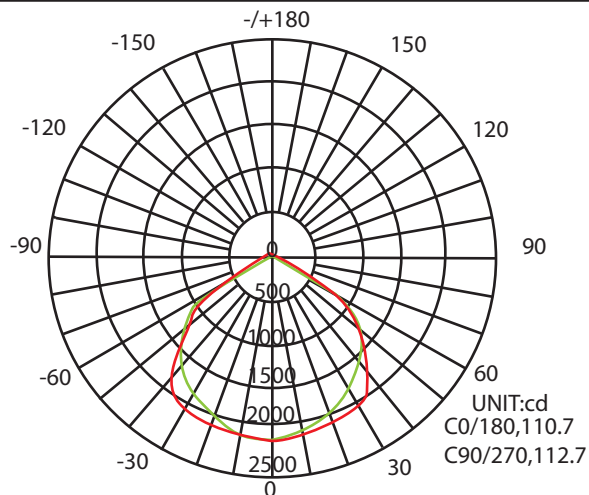

PHOTOMETRICS

WIRING DETAILS

www.damar.com

33918A LED MINI FLOOD
28W/4K

Wattage: 28W
CCT: 4000K
CRI: 70
Avg Hours: 50,000
Avg Lumens: 3011
Voltage: 120-277V
Hertz: 50/60Hz

DAMAR®

805 N Carnation
Aurora, MO 65605
Made in China