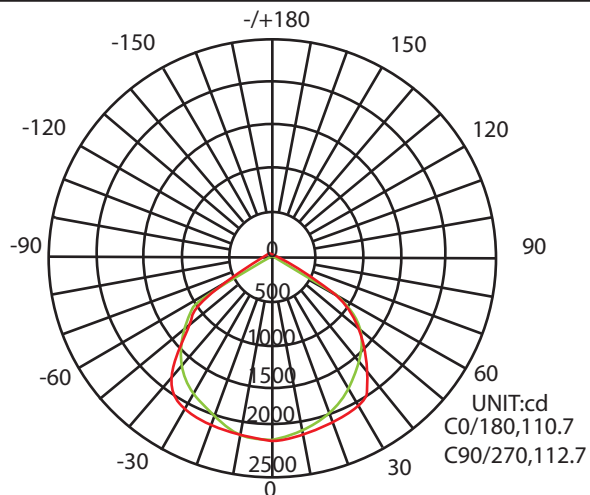

PHOTOMETRICS

WIRING DETAILS

33920A LED MINI FLOOD
50W/4K

Wattage: 50W
CCT: 4000K
CRI: 70
Avg Hours: 50,000
Avg Lumens: 5622
Voltage: 120-277V
Hertz: 50/60Hz

DAMAR®

805 N Carnation
Aurora, MO 65605
Made in China