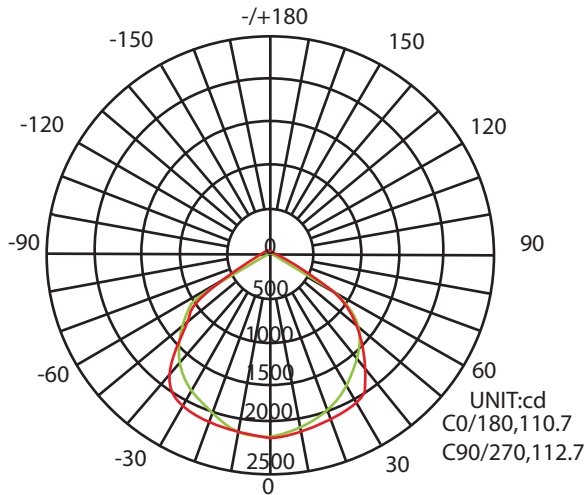

DAMAR®

LED MINI FLOOD 50W/5K

PHOTOMETRICS

WIRING DETAILS

33921A LED MINI FLOOD
50W/5K

Wattage: 50W
CCT: 5000K
CRI: 70
Avg Hours: 50,000
Avg Lumens: 5742
Voltage: 120-277V
Hertz: 50/60Hz

DAMAR®

805 N Carnation
Aurora, MO 65605
Made in China