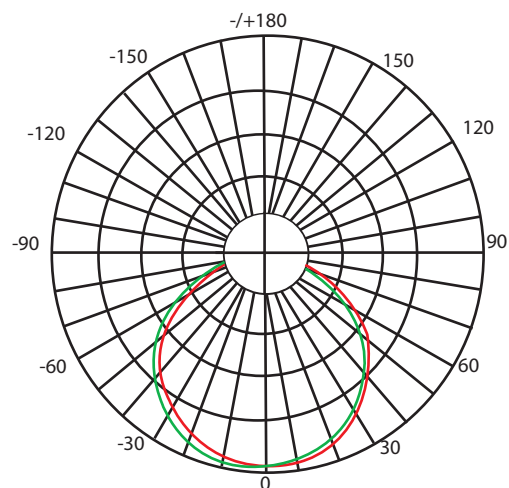

### PHOTOMETRICS

### WIRING DETAILS

+ = Red  
- = Black

N = Black  
L = White  
⊕ = Green/yellow

www.damar.com

### 33998A LED HID RETROFIT KIT 120W/4K

Wattage: 120W  
CCT: 4000K  
CRI: 80  
Avg Hours: 50,000  
Avg Lumens: 12000  
Voltage: 120-277V  
Hertz: 50/60Hz