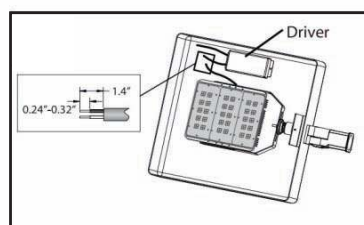

### PHOTOMETRICS

### WIRING DETAILS

+ = Red  
- = Black

N = Black  
L = White  
⊕ = Green/yellow

www.damar.com