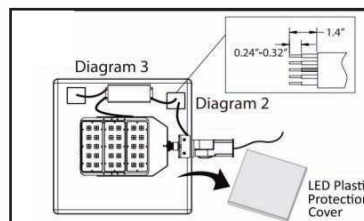

### WIRING DETAILS

+ = Red  
- = Black

N = Black  
L = White  
⊕ = Green/yellow

www.damar.com