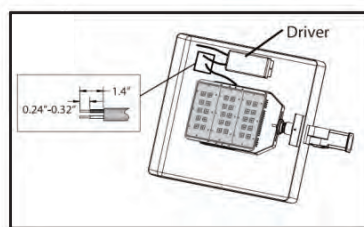

PHOTOMETRICS

WIRING DETAILS

+ = Red
- = Black

N = Black
L = White
⊕ = Green/yellow

www.damar.com

33999A LED HID RETROFIT KIT 120W/5K

Wattage: 120W
CCT: 5000K
CRI: 80
Avg Hours: 50,000
Avg Lumens: 12000
Voltage: 120-277V
Hertz: 50/60Hz