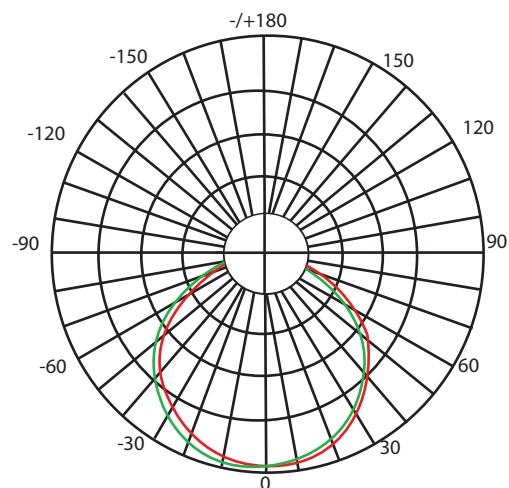

PHOTOMETRICS

WIRING DETAILS

+ = Red
- = Black

N = Black
L = White
⊕ = Green/yellow

www.damar.com

33999A LED HID RETROFIT KIT 120W/5K

Wattage: 120W
CCT: 5000K
CRI: 80
Avg Hours: 50,000
Avg Lumens: 12000
Voltage: 120-277V
Hertz: 50/60Hz