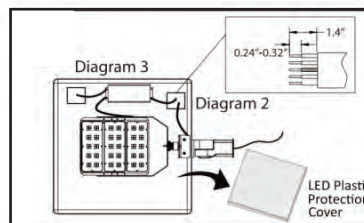

PHOTOMETRICS

WIRING DETAILS

+ = Red
- = Black

N = Black
L = White
⊕ = Green/yellow

www.damar.com

33999A LED HID RETROFIT KIT 120W/5K

Wattage: 120W
CCT: 5000K
CRI: 80
Avg Hours: 50,000
Avg Lumens: 12000
Voltage: 120-277V
Hertz: 50/60Hz