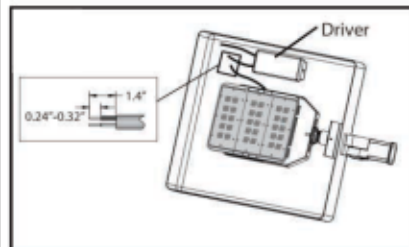

ILLUMINANCE AT A DISTANCE CHART

	Center Beam fc	Beam Width	
5.0 ft	543.5 fc	14.9 ft	15.1 ft
10.0 ft	135.9 fc	29.8 ft	30.1 ft
15.0 ft	60.4 fc	44.7 ft	45.2 ft
20.0 ft	34.0 fc	59.6 ft	60.3ft
25.0 ft	21.7 fc	74.5 ft	75.4 ft
30.0 ft	15.1 fc	84.4ft	90.4 ft

■ Vert. Spread: 112.3°
■ Horiz. Spread: 112.9°

WIRING DETAILS

+ = Red
 - = Black

N = Black
 L = White
 ⊕ = Green/yellow

www.damar.com

LED HID RETROFIT KIT 300W

Wattage: 300W
 CRI: 80
 Avg Hours: 50,000
 Avg Lumens: 30000
 Voltage: 120-277V
 Hertz: 50/60Hz