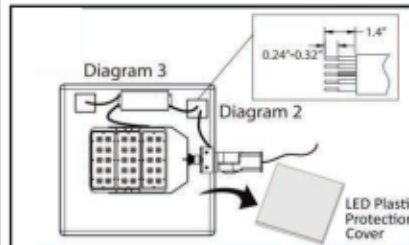

ILLUMINANCE AT A DISTANCE CHART

	Center Beam fc	Beam Width	
5.0 ft	543.5 fc	14.9 ft	15.1 ft
10.0 ft	135.9 fc	29.8 ft	30.1 ft
15.0 ft	60.4 fc	44.7 ft	45.2 ft
20.0 ft	34.0 fc	59.6 ft	60.3ft
25.0 ft	21.7 fc	74.5 ft	75.4 ft
30.0 ft	15.1 fc	84.4ft	90.4 ft

■ Vert. Spread: 112.3°
■ Horiz. Spread: 112.9°

WIRING DETAILS

+ = Red
 - = Black

N = Black
 L = White
 ⊕ = Green/yellow

www.damar.com

LED HID RETROFIT KIT 300W

Wattage: 300W
 CRI: 80
 Avg Hours: 50,000
 Avg Lumens: 30000
 Voltage: 120-277V
 Hertz: 50/60Hz