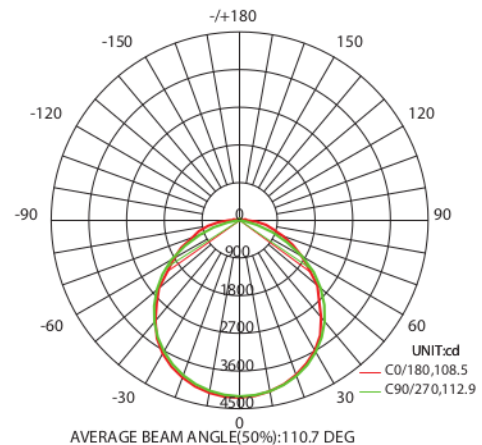

Photometrics

LUMINOUS INTENSITY DISTRIBUTION DIAGRAM

Long Life
10
years
OK

Long Lifespan of 10years

Reliability
ON OFF
x 1,000,000
OK

Reliability Test

Auto Safety
OK

Safety Protection Circuit

Hg · UV
OK

No Mercury
No UVLight

Electricity Fee
OK

Big Saving(87%)
on Electricity Costs

Enclosed
OK

Usable in Enclosed
Luminaires

Omni
OK

Omni Wide Angle