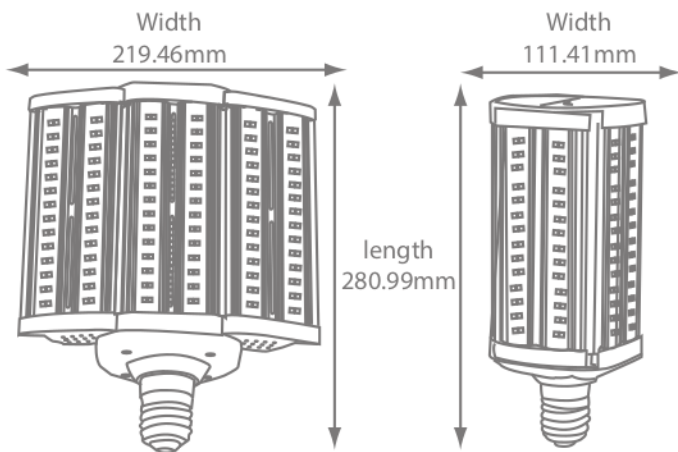

### Specifications

Model	DAMAR 34549A
Watts	110 Watt
Input Voltage	AC 200-277 50-60Hz
Color Temp	4000K
Power Factor	≥0.9
CRI	80
Lumen	12650
UL Rating	Damp Location
LED quantity	168 LEDs
LED LM 80	Yes
Base	E39
Life	50,000 hours
Surge Protection	4kv

### Dimensions