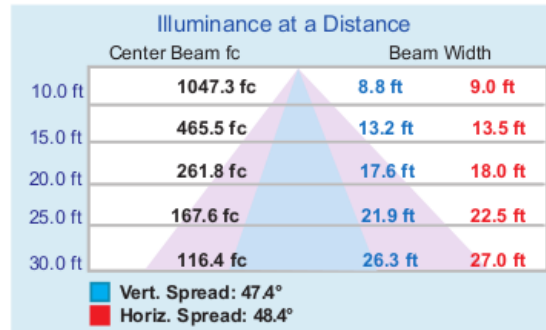

Precaución

- Este accesorio debe estar conectado de acuerdo con el National Código Eléctrico (NEC) y ordenanzas locales aplicables. Apropiado Se requiere conexión a tierra para garantizar la seguridad personal. Cuidadosamente Observe el procedimiento de conexión a tierra en la sección de instalación.
- Asegúrese de que la alimentación esté apagada antes de comenzar la instalación o intentando cualquier mantenimiento. Riesgo de incendio / eléctrico choque. Si no está calificado, consulte a un electricista.
- Desconecte la corriente eléctrica o el disyuntor antes de instalación o servicio
- RIESGO DE QUEMADURAS: desconecte la alimentación y permita accesorio para enfriar antes de reparar
- RIESGO DE LESIONES PERSONALES: el accesorio puede dañarse y / o inestable si no se instala correctamente. Apriete todo el accesorio componentes a sus valores de par recomendados.