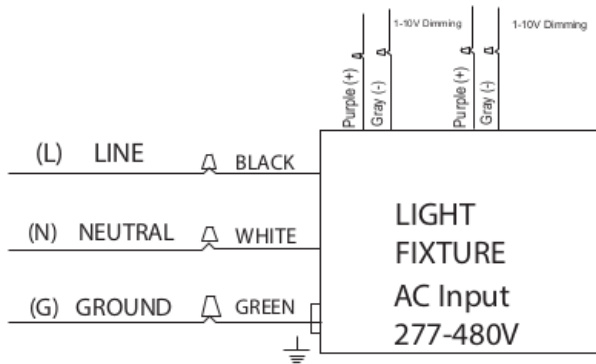

### Specifications

Item	- 35644A
Model	- LED SPORTS LIGHT 500W/5K
Wattage	- 500W
Input Voltage	- 277-480V 50/60Hz
Listings	- ETL Listed
Dimmable	- Yes (1-10V)
Diameter	- 18.11 inches (460mm)
Length	- 22.75 inches (578mm)
Operating Temp.	- -22°F to 122°F (-30°C to 50°C)
Color Temp	- 5000K
Finish	- Black
Lumens	- 62,500
Beam Angle	- 45°
Wet Location Rated	- Yes
EPA	- 1.14

### Wiring Diagram