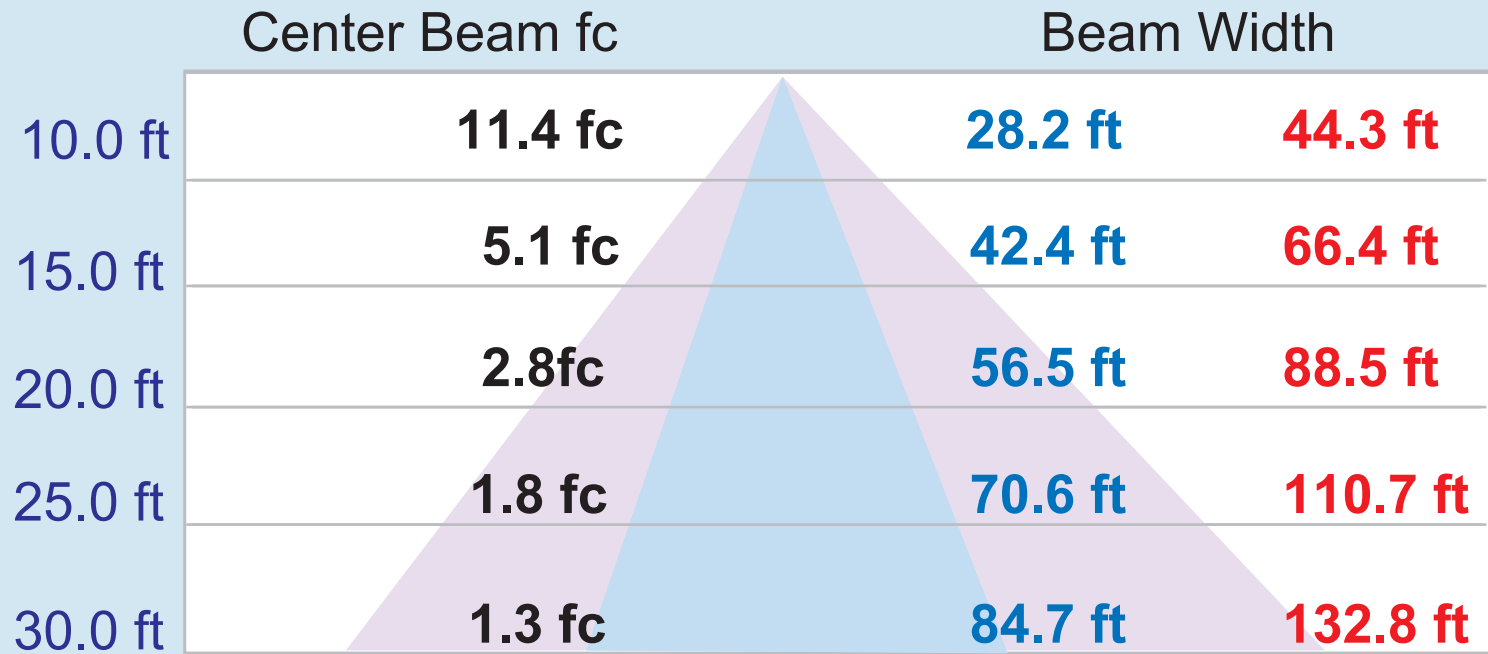

30 Watts

Illuminance at a Distance

 **Vert. Spread: 109.4°**

 **Horiz. Spread: 131.4°**