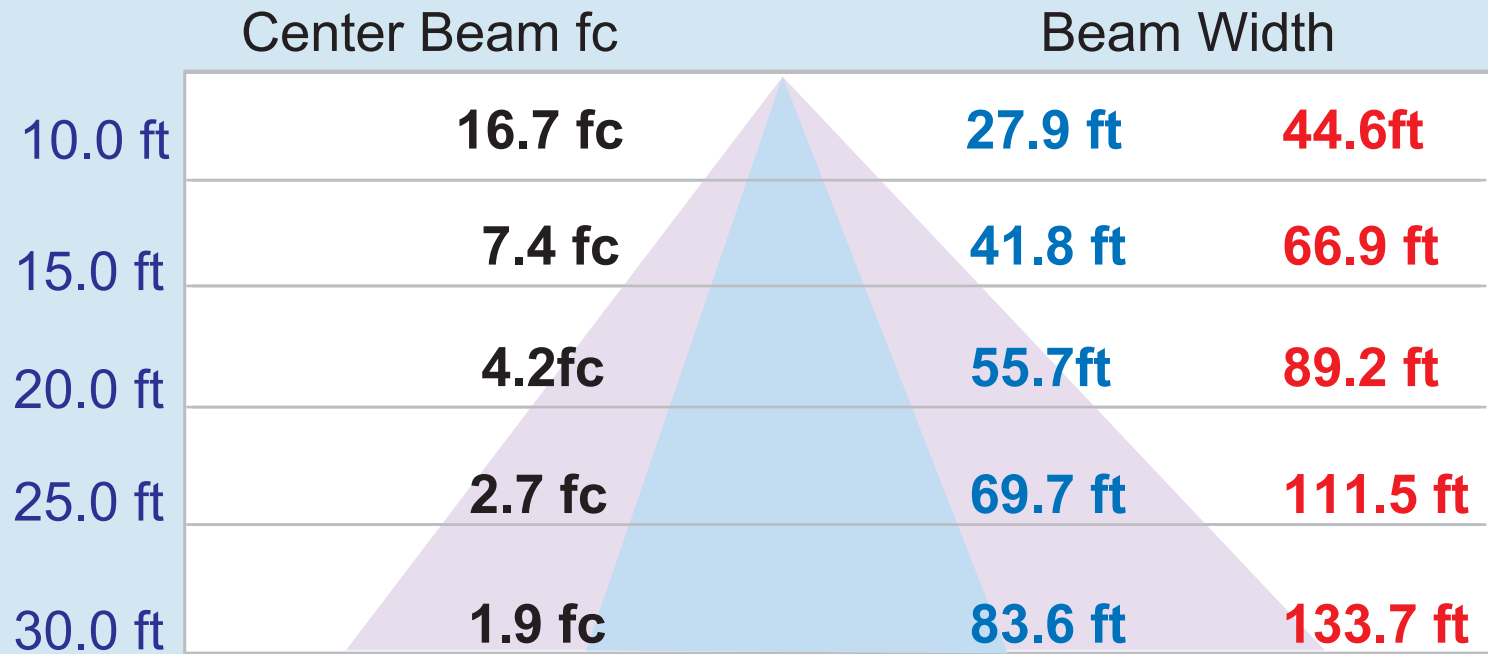

45 Watts

Illuminance at a Distance

 **Vert. Spread: 108.7°**

 **Horiz. Spread: 131.7°**