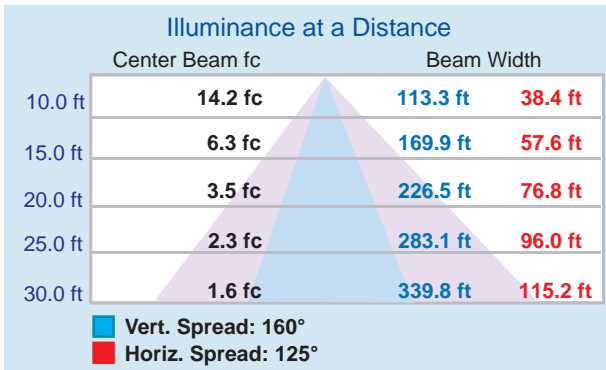

# LED FLOOD/SHOebox 100W/4K

## Specifications

Item	- 36635A
Model	- LED FLOOD/SHOebox 100W/4K
Bulb Type	- LED
Input Voltage	- 120-277 VAC
Watts	- 100
PF	- >0.9
Dimmable	- Yes, (1-10V)
Beam Angle Lens	- Type 5 (125° H X 160° V)
Color Temp	- 4,000K
CRI	- 70
Lumen	- 14,000
Average Life Hours	- 50,000
Location Rating	- Suitable for Wet Locations (IP65)
Ambient Operating Temp	- -40°F to 113°F (-40°C to 45°C)
Length	- 14.75" (374.65 mm)
Width	- 13.75" (349.25 mm)
Height	- 3.45 (87.63) inches