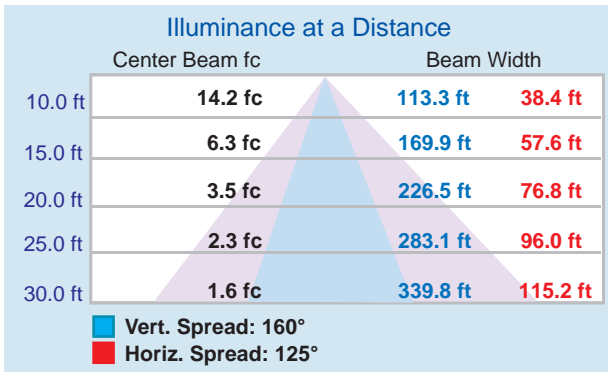

LED FLOOD/SHOebox 100W/5K

Specifications

Item	- 36636A
Model	- LED FLOOD/SHOebox 100W/5K
Bulb Type	- LED
Input Voltage	- 120-277 VAC
Watts	- 100
PF	- >0.9
Dimmable	- Yes, (1-10V)
Beam Angle Lens	- Type 5 (125° H X 160° V)
Color Temp	- 5,000K
CRI	- 70
Lumen	- 14,000
Average Life Hours	- 50,000
Location Rating	- Suitable for Wet Locations (IP65)
Ambient Operating Temp	- -40°F to 113°F (-40°C to 45°C)
Length	- 14.75" (374.65 mm)
Width	- 13.75" (349.25 mm)
Height	- 3.45 (87.63) inches