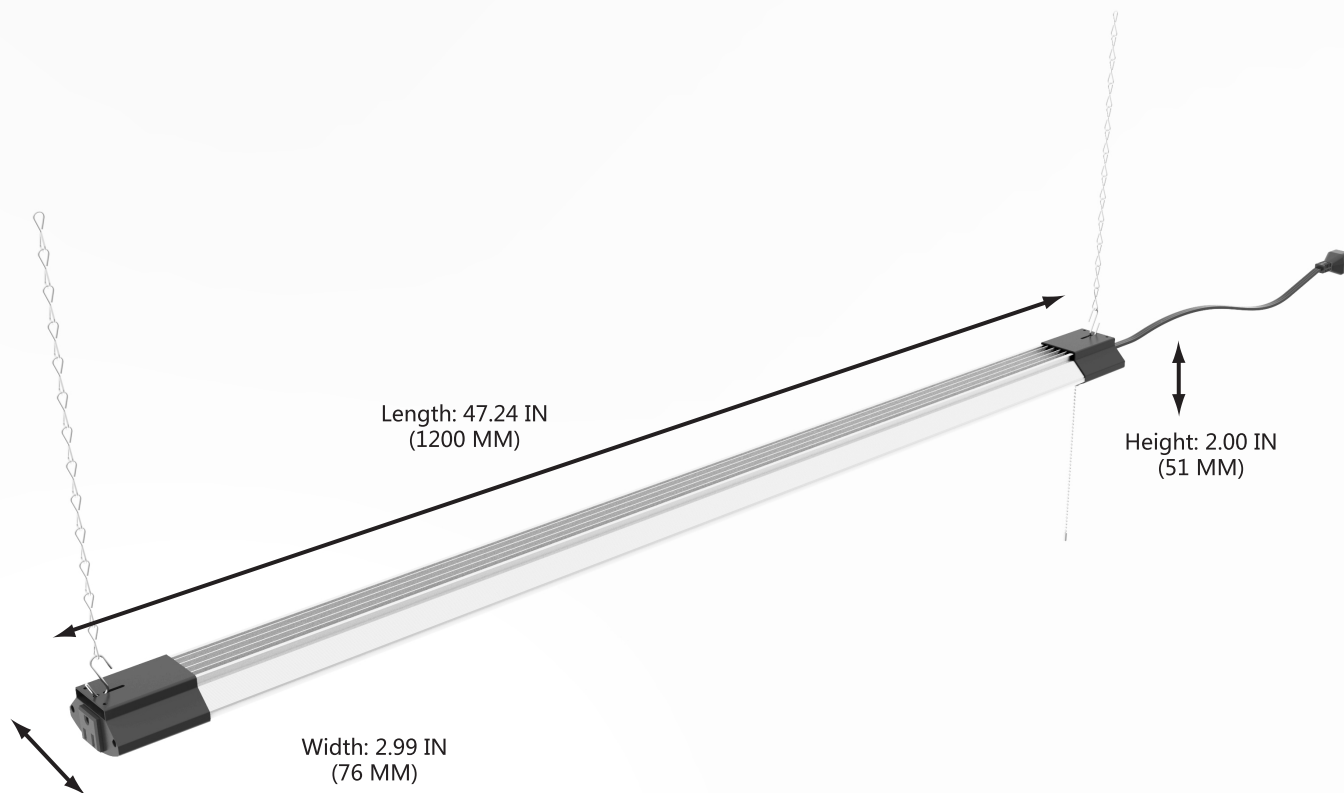

## LED SHOP LIGHT 84W/5K/4FT 120V

### DIMENSIONS

**36771A**

LED SHOP LIGHT 84W/5K/4FT

Wattage: 84W  
CCT: 5000K  
CRI: 80  
Avg Hours: 25,000  
Avg Lumens: 10,000  
Voltage: 120

**DAMAR<sup>®</sup>**

805 N Carnation  
Aurora, MO 65605  
Made in China