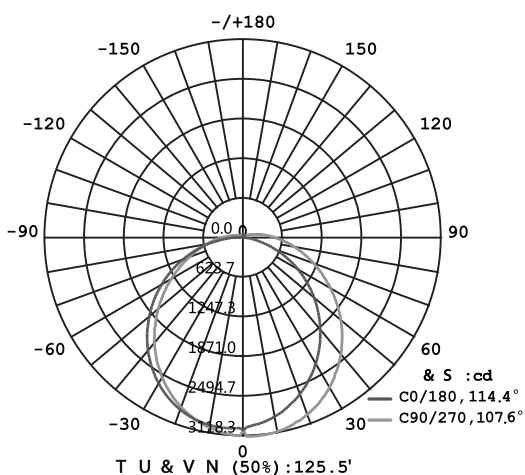

PHOTOMETRICS

!!OPERATIONAL NOTES

1. After unpacking, check if the products are in good condition. Any problem, contact the retailers or the factory directly for replacing.
2. Indoor damp location use only.
3. Switch off the power supply when installing or changing the light.
4. Make sure the product works under specified voltage and frequency.
5. Recommended working temperature: -20-45°C, for longevity.
6. Not for use with dimmer.
7. When not in use, store in cool, dry and clean environment.
8. Not for use with DC power.
9. Installation should be carried out by a relevantly qualified electrician.

36771A

LED SHOP LIGHT 84W/5K/4FT

Wattage: 84W
CCT: 5000K
CRI: 80
Avg Hours: 25,000
Avg Lumens: 10,000
Voltage: 120

DAMAR®

805 N Carnation
Aurora, MO 65605
Made in China