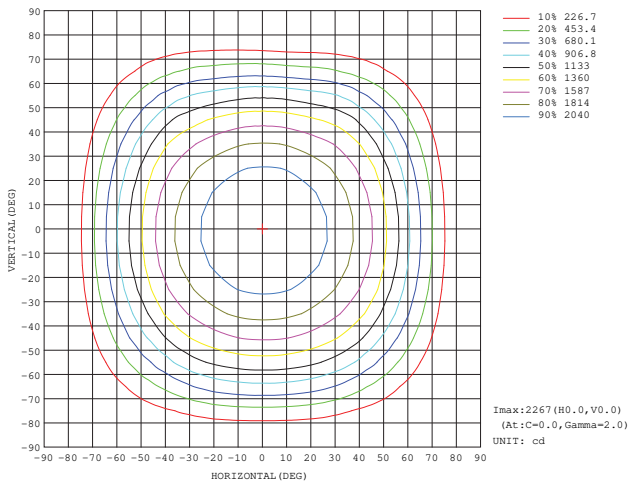

FEATURES AND SPECIFICATIONS

Overall Height: 7.25" (185mm)
Width: 9" (230mm)
Weight: 7.0 lbs (3.18kg)
Die Cast Aluminum Housing
Polycarbonate Lens
Low Maintenance
UL Listed for Wet Locations
IP 66 Rated

This fixture is warranted to be free of defects in materials and workmanship for a period of 3 years from the date of the original purchase.

DIMENSIONS

PHOTOMETRICS

MOUNTING DETAILS

Wide-angle adjustable Kuckle Mount with angle indications of 30°, 60°, or 90°. Heavy Duty Kuckle Mount supports the floodlight that best suits your needs.

www.damar.com

38651A DFL-58LED/4K

Wattage: 58W
CCT: 4100K
CRI: 80
Avg Lumens: 6380
Voltage: 120-277V
Hertz: 50/60Hz
Current: 0.5-0.22A

DAMAR®

805 N Carnation
Aurora, MO 65605