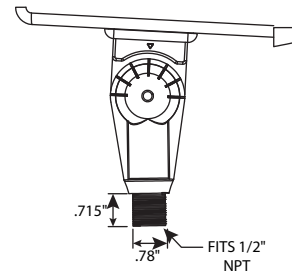

FEATURES AND SPECIFICATIONS

Overall Height: 7.25" (185mm)
Width: 9" (230mm)
Weight: 7.0 lbs (3.18kg)
Die Cast Aluminum Housing
Polycarbonate Lens
Low Maintenance
UL Listed for Wet Locations
IP 66 Rated

This fixture is warranted to be free of defects in materials and workmanship for a period of 3 years from the date of the original purchase.

DIMENSIONS

PHOTOMETRICS

MOUNTING DETAILS

Wide-angle adjustable Kuckle Mount with angle indications of 30°, 60°, or 90°. Heavy Duty Kuckle Mount supports the floodlight that best suits your needs.

www.damar.com

38651A DFL-58LED/4K

Wattage: 58W
CCT: 4100K
CRI: 80
Avg Lumens: 6380
Voltage: 120-277V
Hertz: 50/60Hz
Current: 0.5-0.22A

DAMAR®

805 N Carnation
Aurora, MO 65605