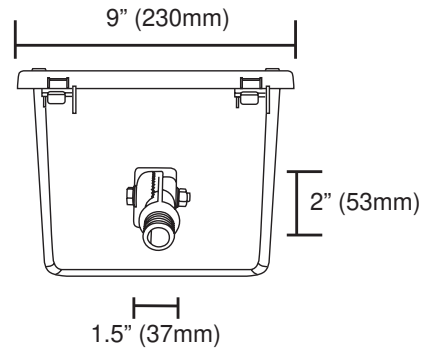

FEATURES AND SPECIFICATIONS

Overall Height: 7.25" (185mm)
Width: 9" (230mm)
Weight: 7.0 lbs (3.18kg)
Die Cast Aluminum Housing
Polycarbonate Lens
Low Maintenance
UL Listed for Wet Locations
IP 66 Rated

This fixture is warranted to be free of defects in materials and workmanship for a period of 3 years from the date of the original purchase.

DIMENSIONS

PHOTOMETRICS

MOUNTING DETAILS

Wide-angle adjustable Kuckle Mount with angle indications of 30°, 60°, or 90°. Heavy Duty Kuckle Mount supports the floodlight that best suits your needs.