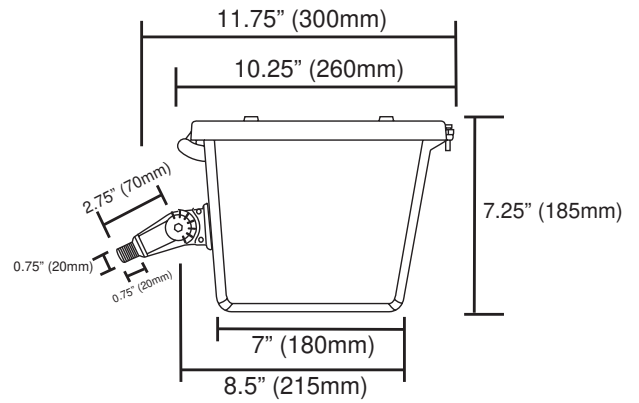

FEATURES AND SPECIFICATIONS

Overall Height: 7.25" (185mm)
Width: 9" (230mm)
Weight: 7.0 lbs (3.18kg)
Die Cast Aluminum Housing
Polycarbonate Lens
Low Maintenance
UL Listed for Wet Locations
IP 66 Rated

This fixture is warranted to be free of defects in materials and workmanship for a period of 3 years from the date of the original purchase.

DIMENSIONS

PHOTOMETRICS

MOUNTING DETAILS

Wide-angle adjustable Kuckle Mount with angle indications of 30°, 60°, or 90°. Heavy Duty Kuckle Mount supports the floodlight that best suits your needs.