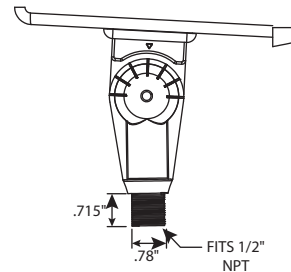

FEATURES AND SPECIFICATIONS

DIMENSIONS

Overall Height: 7.25" (185mm)
Width: 9" (230mm)
Weight: 7.0 lbs (3.18kg)
Die Cast Aluminum Housing
Polycarbonate Lens
Low Maintenance
UL Listed for Wet Locations
IP 66 Rated
 This fixture is warranted to be free of defects in materials and workmanship for a period of 3 years from the date of the original purchase.

PHOTOMETRICS

MOUNTING DETAILS

Wide-angle adjustable Kuckle Mount with angle indications of 30°, 60°, or 90°. Heavy Duty Kuckle Mount supports the floodlight that best suits your needs.

38651B
LED FLOOD LIGHT 58W/5K

LISTED

Wattage: 58W
 CCT: 5000K
 CRI: 80
 Avg Lumens: 6380
 Voltage: 120-277V
 Hertz: 50/60Hz
 Current: 0.5-0.22A

DAMAR®
805 N Carnation
Aurora, MO 65605
Made in China