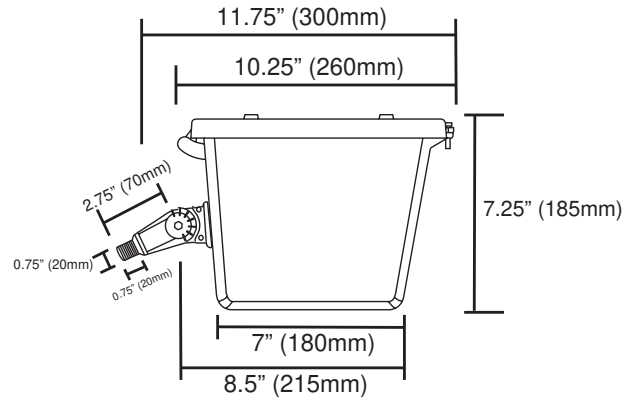

FEATURES AND SPECIFICATIONS

DIMENSIONS

Overall Height: 7.25" (185mm)
Width: 9" (230mm)
Weight: 7.0 lbs (3.18kg)
Die Cast Aluminum Housing
Polycarbonate Lens
Low Maintenance
UL Listed for Wet Locations
IP 66 Rated
 This fixture is warranted to be free of defects in materials and workmanship for a period of 3 years from the date of the original purchase.

PHOTOMETRICS

MOUNTING DETAILS

Wide-angle adjustable Kuckle Mount with angle indications of 30°, 60°, or 90°. Heavy Duty Kuckle Mount supports the floodlight that best suits your needs.

38651B
LED FLOOD LIGHT 58W/5K

LISTED

Wattage: 58W
 CCT: 5000K
 CRI: 80
 Avg Lumens: 6380
 Voltage: 120-277V
 Hertz: 50/60Hz
 Current: 0.5-0.22A

DAMAR®
805 N Carnation
Aurora, MO 65605
Made in China