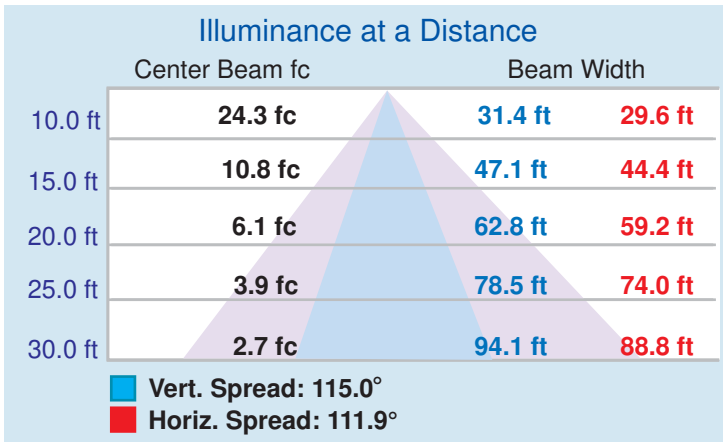

FEATURES AND SPECIFICATIONS

DIMENSIONS

Overall Height: 7.25" (185mm)
Width: 9" (230mm)
Weight: 7.0 lbs (3.18kg)
Die Cast Aluminum Housing
Polycarbonate Lens
Low Maintenance
UL Listed for Wet Locations
IP 66 Rated
 This fixture is warranted to be free of defects in materials and workmanship for a period of 3 years from the date of the original purchase.

PHOTOMETRICS

MOUNTING DETAILS

Wide-angle adjustable Kuckle Mount with angle indications of 30°, 60°, or 90°. Heavy Duty Kuckle Mount supports the floodlight that best suits your needs.

38651B
LED FLOOD LIGHT 58W/5K

LISTED

Wattage: 58W
 CCT: 5000K
 CRI: 80
 Avg Lumens: 6380
 Voltage: 120-277V
 Hertz: 50/60Hz
 Current: 0.5-0.22A

DAMAR®
805 N Carnation
Aurora, MO 65605
Made in China