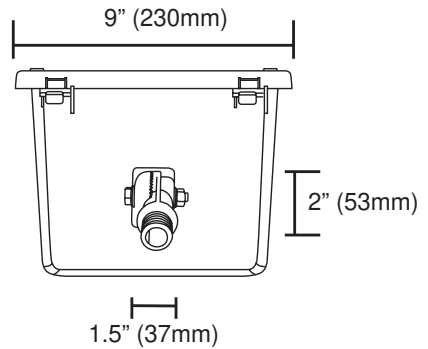

FEATURES AND SPECIFICATIONS

DIMENSIONS

Overall Height: 7.25" (185mm)
Width: 9" (230mm)
Weight: 7.0 lbs (3.18kg)
Die Cast Aluminum Housing
Polycarbonate Lens
Low Maintenance
UL Listed for Wet Locations
IP 66 Rated
 This fixture is warranted to be free of defects in materials and workmanship for a period of 3 years from the date of the original purchase.

PHOTOMETRICS

MOUNTING DETAILS

Wide-angle adjustable Kuckle Mount with angle indications of 30°, 60°, or 90°. Heavy Duty Kuckle Mount supports the floodlight that best suits your needs.

38651B
LED FLOOD LIGHT 58W/5K