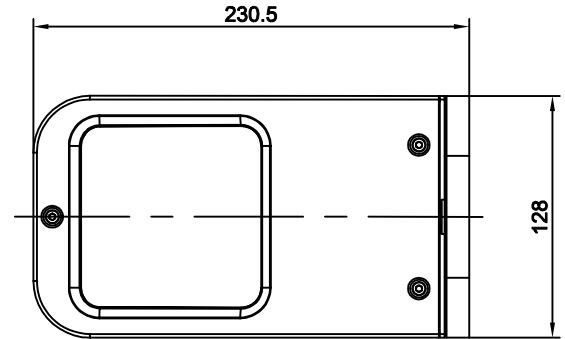

FEATURES AND SPECIFICATIONS

Overall Height: 5.55 in. (141.0mm)
Width: 4.96 in. (126.0mm)
Weight: 2.4 lbs. (1.0886 kg.)
Die Cast Aluminum Housing
Gasketed Glass Lens
Low Maintenance
Wet Location Rated
ETL Listed
DLC Multiple Listing
Limited Warranty: This fixture is warranted to be free of defects in materials and workmanship for a period of (5) years from the date of the original purchase

DIMENSIONS

PHOTOMETRICS

MOUNTING DETAILS

- All units may operate at 120V to 240V, 50 or 60Hz.
1. Connect the black fixture lead to the (+) LINE supply lead.
 2. Connect the white fixture lead to the (-) COMMON supply lead.
 3. Connect the bare copper Ground wire from fixture to supply ground.