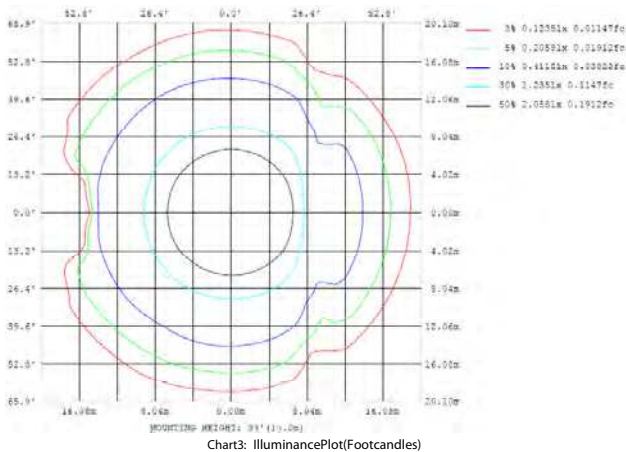

FEATURES AND SPECIFICATIONS

Overall Height: 5.55 in. (141.0mm)
Width: 4.96 in. (126.0mm)
Weight: 2.4 lbs. (1.0886 kg.)
Die Cast Aluminum Housing
Gasketed Glass Lens
Low Maintenance
Wet Location Rated
ETL Listed
DLC Multiple Listing
Limited Warranty: This fixture is warranted to be free of defects in materials and workmanship for a period of (5) years from the date of the original purchase

DIMENSIONS

PHOTOMETRICS

MOUNTING DETAILS

- All units may operate at 120V to 240V, 50 or 60Hz.
1. Connect the black fixture lead to the (+) LINE supply lead.
 2. Connect the white fixture lead to the (-) COMMON supply lead.
 3. Connect the bare copper Ground wire from fixture to supply ground.

38659B DESCRIPTION

Wattage: 11 W
CCT: 5000K
CRI: 80
Avg Life Hrs: 50,000
Avg Lumens: 850
Voltage: 120-277V
Hertz: 50/60 Hz