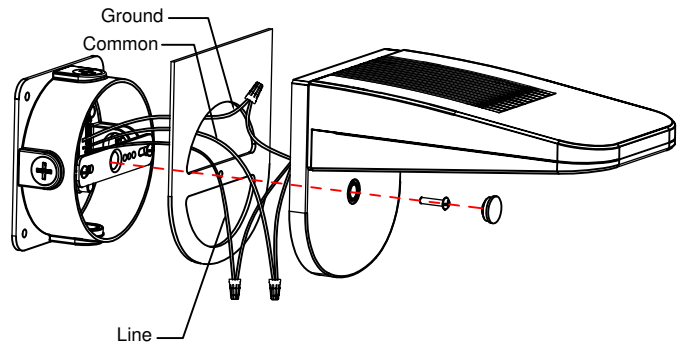

FEATURES AND SPECIFICATIONS

Overall Height: 5.55 in. (141.0mm)
Width: 4.96 in. (126.0mm)
Weight: 2.4 lbs. (1.0886 kg.)
Die Cast Aluminum Housing
Gasketed Glass Lens
Low Maintenance
Wet Location Rated
ETL Listed
DLC Multiple Listing
Limited Warranty: This fixture is warranted to be free of defects in materials and workmanship for a period of (5) years from the date of the original purchase

DIMENSIONS

PHOTOMETRICS

MOUNTING DETAILS

- All units may operate at 120V to 240V, 50 or 60Hz.
1. Connect the black fixture lead to the (+) LINE supply lead.
 2. Connect the white fixture lead to the (-) COMMON supply lead.
 3. Connect the bare copper Ground wire from fixture to supply ground.