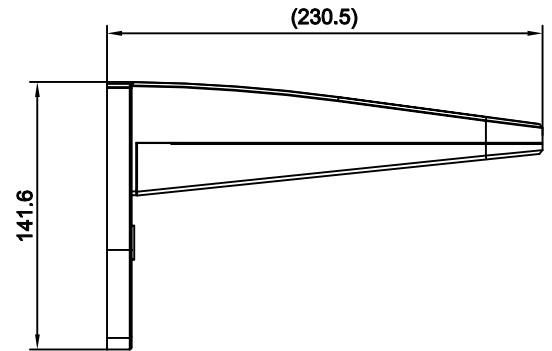

FEATURES AND SPECIFICATIONS

Overall Height: 5.55 in. (141.0mm)
Width: 4.96 in. (126.0mm)
Weight: 2.4 lbs. (1.0886 kg.)
Die Cast Aluminum Housing
Gasketed Glass Lens
Low Maintenance
Wet Location Rated
ETL Listed
DLC Multiple Listing
Limited Warranty: This fixture is warranted to be free of defects in materials and workmanship for a period of (5) years from the date of the original purchase

DIMENSIONS

PHOTOMETRICS

MOUNTING DETAILS

- All units may operate at 120V to 240V, 50 or 60Hz.
1. Connect the black fixture lead to the (+) LINE supply lead.
 2. Connect the white fixture lead to the (-) COMMON supply lead.
 3. Connect the bare copper Ground wire from fixture to supply ground.

38659B DESCRIPTION

Wattage: 11 W
CCT: 5000K
CRI: 80
Avg Life Hrs: 50,000
Avg Lumens: 850
Voltage: 120-277V
Hertz: 50/60 Hz