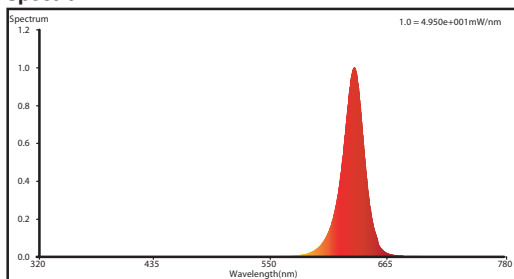

D LED5A15/RED

Model	38665A
Power	5 Watts
Input Voltage	AC 120V 60 Hz
Avg. Life Hours	15,000
Bulb Shape	A15
Base Type	E26
Lumens	170
Brand	Damar
Light Output	200 Degrees

Spectral Distribution

Spectrum

This bulb is approved for Wildlife Lighting use by the Florida Fish and Wildlife Conservation Commission - Certificate #2016-030. According to the guidelines established by the FWC, this bulb falls within the optimal wavelength range of sea turtle friendly lighting because it produces a peak spectral output above 560 nm. This approved bulb is recommended for use in areas where artificial lighting is needed adjacent to ecologically sensitive areas, sea turtles nesting beaches, migratory corridors, and Dark Sky Friendly communities.

Features

- Long Life-15,000 Hours
- Low IR Output and No UV Output
- Mercury Free
- Low Maintenance Costs
- White Finish Emits Red When Lit

Dimensions