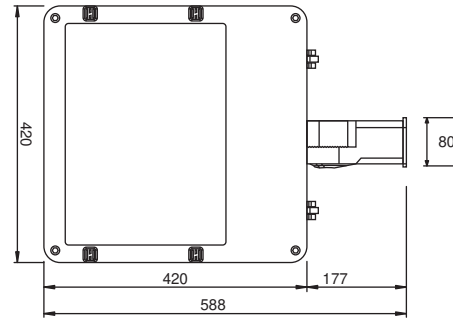

FEATURES AND SPECIFICATIONS

Overall Height: 7.0" (177mm)
Length: 16.5" (420mm)
Width: 16.5" (420mm)
Weight: 23.15 lbs. (10.5kg)
High-Powered LED array
Die Cast Aluminum Housing
Tempered Glass Lens
Low Maintenance
Operating Temperature -22°F to 122°F
Photocell Sensor Compatible
IP 65 Rated
This fixture is warranted to be free of defects in materials and workmanship for a period of 5 years from the date of the original purchase.

MOUNTING DETAILS

Slip Fitter

PHOTOMETRICS

Illuminance at a Distance

	Center Beam fc	Beam Width	
6.0 ft	35.3 fc	3.2 ft	5.2 ft
12.0 ft	8.8 fc	6.4 ft	10.5 ft
18.0 ft	3.9 fc	9.6 ft	15.7 ft
24.0 ft	2.2 fc	12.8 ft	20.9 ft
30.0 ft	1.4 fc	16.1 ft	26.2 ft

■ Vert. Spread: 30.0°
■ Horiz. Spread: 47.1°

WIRING DETAILS

www.damar.com

38702A

DSB-110LED/4K

Wattage: 110W
 CCT: 4000K
 CRI : 70
 Avg Hours: 50,000
 Avg Lumens: 8800
 Voltage: 120-277V
 Hertz: 50/60Hz

DAMAR®