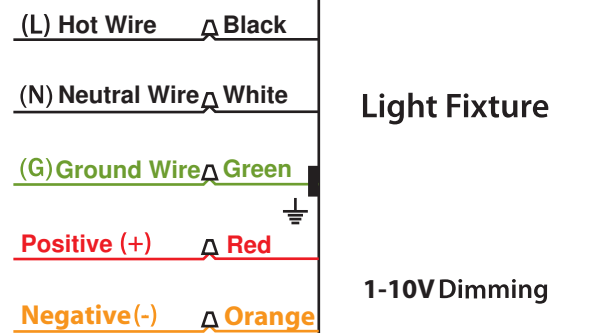

FEATURES AND SPECIFICATIONS

Overall Height: 7.0" (177mm)
Length: 16.5" (420mm)
Width: 16.5" (420mm)
Weight: 23.15 lbs. (10.5kg)
High-Powered LED array
Die Cast Aluminum Housing
Tempered Glass Lens
Low Maintenance
Operating Temperature -22°F to 122°F
Photocell Sensor Compatible
IP 65 Rated
This fixture is warranted to be free of defects in materials and workmanship for a period of 5 years from the date of the original purchase.

MOUNTING DETAILS

Slip Fitter

PHOTOMETRICS

Illuminance at a Distance

	Center Beam fc	Beam Width	
6.0 ft	35.3 fc	3.2 ft	5.2 ft
12.0 ft	8.8 fc	6.4 ft	10.5 ft
18.0 ft	3.9 fc	9.6 ft	15.7 ft
24.0 ft	2.2 fc	12.8 ft	20.9 ft
30.0 ft	1.4 fc	16.1 ft	26.2 ft

■ Vert. Spread: 30.0°
■ Horiz. Spread: 47.1°

WIRING DETAILS

www.damar.com

38702A

DSB-110LED/4K

Wattage: 110W
 CCT: 4000K
 CRI : 70
 Avg Hours: 50,000
 Avg Lumens: 8800
 Voltage: 120-277V
 Hertz: 50/60Hz

DAMAR®