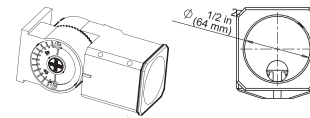

FEATURES AND SPECIFICATIONS

Overall Height: 7.0" (177mm)
Length: 16.5" (420mm)
Width: 16.5" (420mm)
Weight: 23.15 lbs. (10.5kg)
High-Powered LED array
Die Cast Aluminum Housing
Tempered Glass Lens
Low Maintenance
Operating Temperature -22°F to 122°F
Photocell Sensor Compatible
IP 65 Rated
This fixture is warranted to be free of defects in materials and workmanship for a period of 5 years from the date of the original purchase.

MOUNTING DETAILS

Slip Fitter

PHOTOMETRICS

Illuminance at a Distance

	Center Beam fc	Beam Width	
6.0 ft	35.3 fc	3.2 ft	5.2 ft
12.0 ft	8.8 fc	6.4 ft	10.5 ft
18.0 ft	3.9 fc	9.6 ft	15.7 ft
24.0 ft	2.2 fc	12.8 ft	20.9 ft
30.0 ft	1.4 fc	16.1 ft	26.2 ft