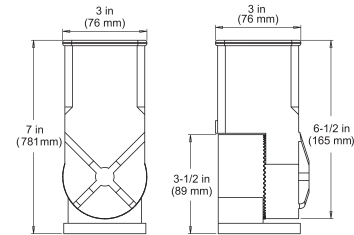

FEATURES AND SPECIFICATIONS

Overall Height: 7.0" (177mm)
Length: 16.5" (420mm)
Width: 16.5" (420mm)
Weight: 23.15 lbs. (10.5kg)
High-Powered LED array
Die Cast Aluminum Housing
Tempered Glass Lens
Low Maintenance
Operating Temperature -22°F to 122°F
Photocell Sensor Compatible
IP 65 Rated
This fixture is warranted to be free of defects in materials and workmanship for a period of 5 years from the date of the original purchase.

MOUNTING DETAILS

Slip Fitter

PHOTOMETRICS

Illuminance at a Distance

	Center Beam fc	Beam Width	
6.0 ft	35.3 fc	3.2 ft	5.2 ft
12.0 ft	8.8 fc	6.4 ft	10.5 ft
18.0 ft	3.9 fc	9.6 ft	15.7 ft
24.0 ft	2.2 fc	12.8 ft	20.9 ft
30.0 ft	1.4 fc	16.1 ft	26.2 ft

■ Vert. Spread: 30.0°
■ Horiz. Spread: 47.1°

WIRING DETAILS

www.damar.com

38702A

DSB-110LED/4K

Wattage: 110W
 CCT: 4000K
 CRI : 70
 Avg Hours: 50,000
 Avg Lumens: 8800
 Voltage: 120-277V
 Hertz: 50/60Hz

DAMAR®