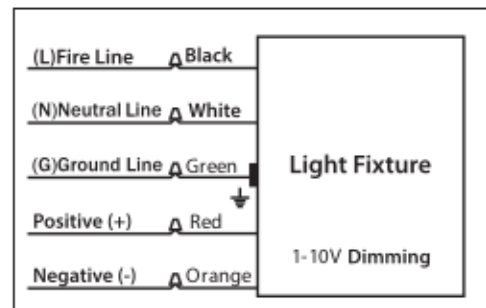

PHOTOMETRICS

WIRING DETAILS

38709A
LED SHOEBOX/FLOOD 240W/4K

 Wattage : 240W
 CCT: 4000K
 CRI : 70
 Avg Hours : 50,000
 Avg Lumens : 25440
 Voltage: 120-277V
 Hertz: 50/60Hz

DAMAR®
 805 N Carnation
 Aurora, MO 65605
 Made in China

Installation

1. Turn off the power
2. Assemble slip fitter and gasket to Housing using hardware provided
3. Assemble lower fitter onto the upper fitter after removing splice compartment cover.
4. Slip lower fitter over tenon and securely tighten the screws.
5. Connect the output lines (Diagram 1)
 - Fire wire (L) to the Black line
 - Neutral wire (N) to the White line
 - Ground wire (G) to the Green line
 - Positive (+) to the Red line
 - Negative (-) to the Orange line
6. Dimmer wiring and the branch circuit wiring in the same wiring compartment shall be permanently separated a minimum 6.4 mm
7. Adjust the fixture for appropriate light angles and tighten the screws. (Figure 1)
8. Turn on the power

Diagram 1

Figure 1