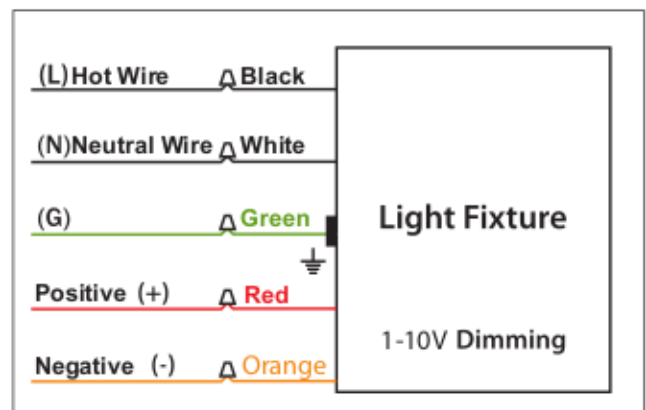

FEATURES AND SPECIFICATIONS

DIMENSIONS

Weight: 41.8 lbs. (18.96 kg.)
Die Cast Aluminum Housing
Tempered Glass Lens
0-10V Dimming
Low Maintenance
Operating Temperature -30°F to 130°F
50,000 Hours rated average life
IP 65 Outdoor Rated
This fixture is warranted to be free of defects in materials and workmanship for a period of 5 years from the date of the original purchase.

PHOTOMETRICS

WIRING DETAILS

38709A
LED SHOEBOX/FLOOD 240W/4K

 Wattage : 240W
 CCT: 4000K
 CRI : 70
 Avg Hours : 50,000
 Avg Lumens : 25440
 Voltage: 120-277V
 Hertz: 50/60Hz

DAMAR®
 805 N Carnation
 Aurora, MO 65605
 Made in China

Installation

1. Turn off the power
2. Assemble slip fitter and gasket to Housing using hardware provided
3. Assemble lower fitter onto the upper fitter after removing splice compartment cover.
4. Slip lower fitter over tenon and securely tighten the screws.
5. Connect the output lines (Diagram 1)
 - Fire wire (L) to the Black line
 - Neutral wire (N) to the White line
 - Ground wire (G) to the Green line
 - Positive (+) to the Red line
 - Negative (-) to the Orange line
6. Dimmer wiring and the branch circuit wiring in the same wiring compartment shall be permanently separated a minimum 6.4 mm
7. Adjust the fixture for appropriate light angles and tighten the screws. (Figure 1)
8. Turn on the power