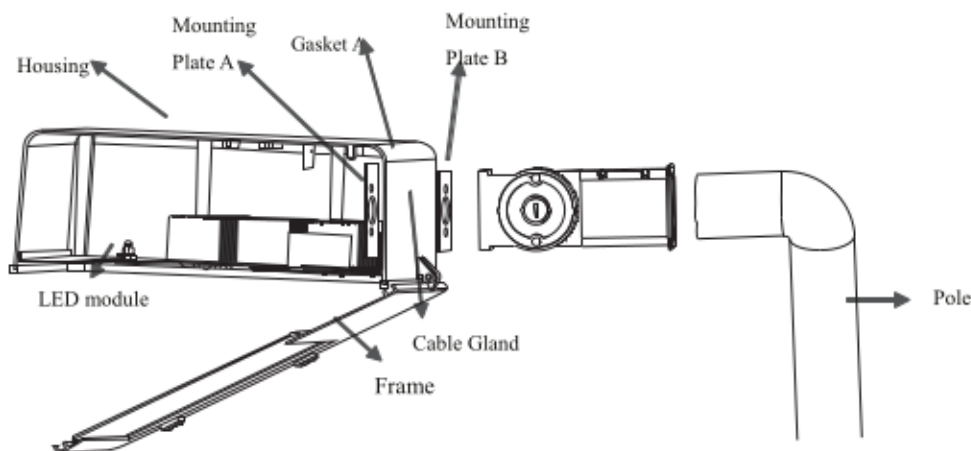

FEATURES AND SPECIFICATIONS

DIMENSIONS

Weight: 41.8 lbs. (18.96 kg.)
Die Cast Aluminum Housing
Tempered Glass Lens
0-10V Dimming
Low Maintenance
Operating Temperature -30°F to 130°F
50,000 Hours rated average life
IP 65 Outdoor Rated
This fixture is warranted to be free of defects in materials and workmanship for a period of 5 years from the date of the original purchase.

LED SHOEBOX/FLOOD 240W/4K

WARNING

1. Ensure power is off before starting installation, wiring or attempting any maintenance.
2. Installation should be performed by a person familiar with the construction and operation of the product and hazards involved to ensure personal safety.
3. All wiring should be performed by a qualified electrician.
4. Fixture should be located at least 18" below any overhang or other structural detail and should not be recessed.
5. This fixture is for outdoor use and should not be used in areas with limited ventilation or high ambient temperatures.

Installation

1. Turn off the power
2. Assemble slip fitter and gasket to Housing using hardware provided
3. Assemble lower fitter onto the upper fitter after removing splice compartment cover.
4. Slip lower fitter over tenon and securely tighten the screws.
5. Connect the output lines (Diagram 1)
 - Fire wire (L) to the Black line
 - Neutral wire (N) to the White line
 - Ground wire (G) to the Green line
 - Positive (+) to the Red line
 - Negative (-) to the Orange line
6. Dimmer wiring and the branch circuit wiring in the same wiring compartment shall be permanently separated a minimum 6.4 mm
7. Adjust the fixture for appropriate light angles and tighten the screws. (Figure 1)
8. Turn on the power

Diagram 1

Figure 1