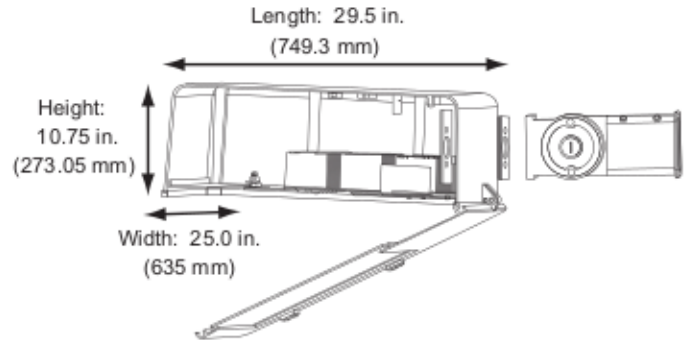

FEATURES AND SPECIFICATIONS

DIMENSIONS

Weight: 41.8 lbs. (18.96 kg.)
Die Cast Aluminum Housing
Tempered Glass Lens
0-10V Dimming
Low Maintenance
Operating Temperature -30°F to 130°F
50,000 Hours rated average life
IP 65 Outdoor Rated
This fixture is warranted to be free of defects in materials and workmanship for a period of 5 years from the date of the original purchase.

PHOTOMETRICS

WIRING DETAILS

38709A
LED SHOEBOX/FLOOD 240W/4K

 Wattage : 240W
 CCT: 4000K
 CRI : 70
 Avg Hours : 50,000
 Avg Lumens : 25440
 Voltage: 120-277V
 Hertz: 50/60Hz

DAMAR®
 805 N Carnation
 Aurora, MO 65605
 Made in China