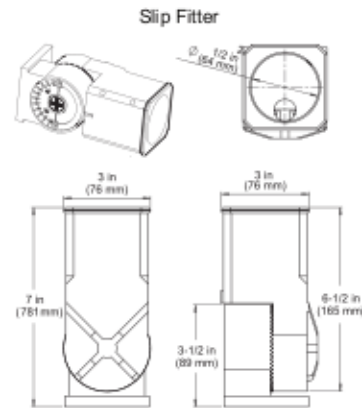

FEATURES AND SPECIFICATIONS

DIMENSIONS

Weight: 41.8 lbs. (18.96 kg.)
Die Cast Aluminum Housing
Tempered Glass Lens
0-10V Dimming
Low Maintenance
Operating Temperature -30°F to 130°F
50,000 Hours rated average life
IP 65 Outdoor Rated
This fixture is warranted to be free of defects in materials and workmanship for a period of 5 years from the date of the original purchase.

PHOTOMETRICS

WIRING DETAILS

38709A
LED SHOEBOX/FLOOD 240W/4K

 Wattage : 240W
 CCT: 4000K
 CRI : 70
 Avg Hours : 50,000
 Avg Lumens : 25440
 Voltage: 120-277V
 Hertz: 50/60Hz

DAMAR®
 805 N Carnation
 Aurora, MO 65605
 Made in China

LED SHOEBOX/FLOOD 240W/4K

WARNING

1. Ensure power is off before starting installation, wiring or attempting any maintenance.
2. Installation should be performed by a person familiar with the construction and operation of the product and hazards involved to ensure personal safety.
3. All wiring should be performed by a qualified electrician.
4. Fixture should be located at least 18" below any overhang or other structural detail and should not be recessed.
5. This fixture is for outdoor use and should not be used in areas with limited ventilation or high ambient temperatures.

Installation

1. Turn off the power
2. Assemble slip fitter and gasket to Housing using hardware provided
3. Assemble lower fitter onto the upper fitter after removing splice compartment cover.
4. Slip lower fitter over tenon and securely tighten the screws.
5. Connect the output lines (Diagram 1)
 - Fire wire (L) to the Black line
 - Neutral wire (N) to the White line
 - Ground wire (G) to the Green line
 - Positive (+) to the Red line
 - Negative (-) to the Orange line
6. Dimmer wiring and the branch circuit wiring in the same wiring compartment shall be permanently separated a minimum 6.4 mm
7. Adjust the fixture for appropriate light angles and tighten the screws. (Figure 1)
8. Turn on the power