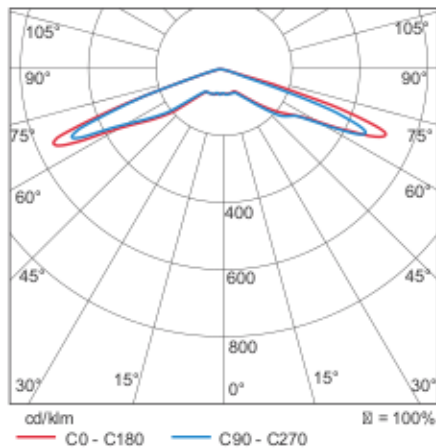

FEATURES AND SPECIFICATIONS

DIMENSIONS

Weight: 41.8 lbs. (18.96 kg.)
Die Cast Aluminum Housing
Tempered Glass Lens
0-10V Dimming
Low Maintenance
Operating Temperature -30°F to 130°F
50,000 Hours rated average life
IP 65 Outdoor Rated
This fixture is warranted to be free of defects in materials and workmanship for a period of 5 years from the date of the original purchase.

PHOTOMETRICS

WIRING DETAILS

38709A
LED SHOEBOX/FLOOD 240W/4K

 Wattage : 240W
 CCT: 4000K
 CRI : 70
 Avg Hours : 50,000
 Avg Lumens : 25440
 Voltage: 120-277V
 Hertz: 50/60Hz

DAMAR®
 805 N Carnation
 Aurora, MO 65605
 Made in China