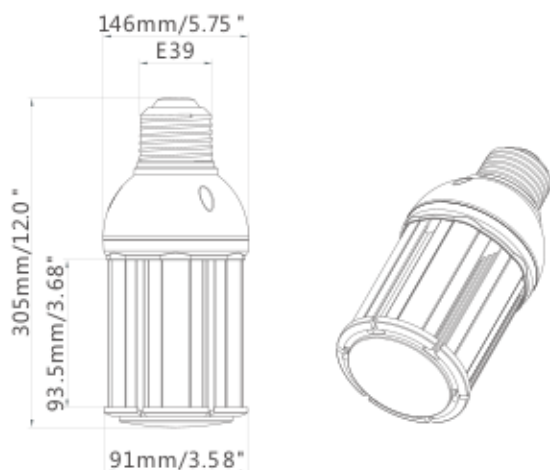

## LED Corn Cob Post Top LED27CC/R 120-277V Mogul

**3  
YEAR**  
LIMITED WARRANTY

### Specifications

Model	D LED120CC/R
Rate Power	120W
Input Voltage	100-277VAC 50-60Hz
Color	Red Color
Power Factor	≥0.9C
CRI	>80
Lumen	14,400
LED Quantity	81 LEDs 0.3W
Avg. Life Hours	50,000
UL Rating	Damp Location

### Dimensions