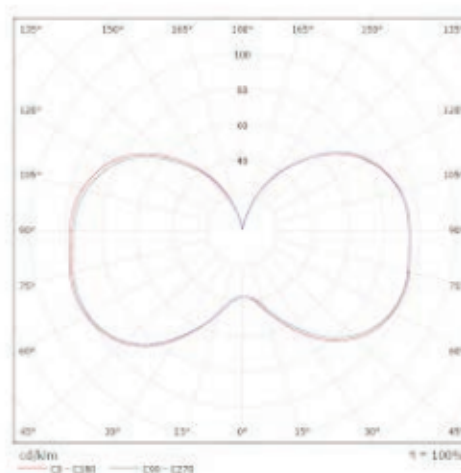

Luminous emittance

Long Lifespan of 10years

Reliability Test

Safety Protection Circuit

No Mercury
No UV Light

Big Saving (87%)
on Electricity Costs

Usable in Enclosed
Luminaires

Omni Wide Angle