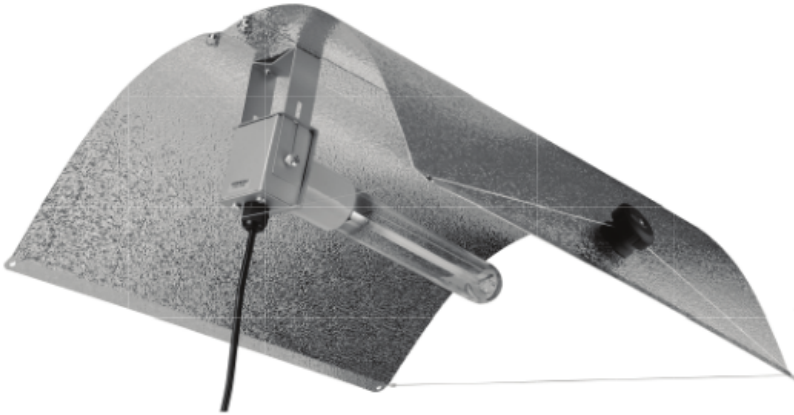

## ULTRAGROW ADJUSTABLE SE WING REFLECTOR

- Reflector width is able to adjust in size using our innovative knob + wire tension system.
- 16 Ft pre-wired lamp cord for flexible positioning.
- *The lamp is not included in the system.*

| ITEM CODE | DESCRIPTION                  | REFLECTOR MATERIAL         | REFLECTOR SIZE           | PACKAGING DIMENSIONS                   | ACCEPTS                     | CASE QTY     |
|-----------|------------------------------|----------------------------|--------------------------|--|-----------------------------|--------------|
| UG-RWN/SE | ADJUSTABLE SE WING REFLECTOR | HIGHLY REFLECTIVE ALUMINUM | 21.75 in (L) x 30 in (W) | 22.5 in (L) x 16.5 in (W) x 8.5 in (H) | DE HPS 1000W<br>DE MH 1000W | 1<br>or<br>6 |

## ULTRAGROW ADJUSTABLE DE WING REFLECTOR

- Reflector width is able to adjust in size using our innovative knob + wire tension system.
- Comes with built-in Double Ended socket.
- 14 Ft pre-wired lamp cord for flexible positioning.
- *The lamp is not included in the system.*

| ITEM CODE | DESCRIPTION                  | REFLECTOR MATERIAL         | REFLECTOR SIZE           | PACKAGING DIMENSIONS                   | ACCEPTS                     | CASE QTY     |
|-----------|------------------------------|----------------------------|--------------------------|--|-----------------------------|--------------|
| UG-RWDE/A | ADJUSTABLE DE WING REFLECTOR | HIGHLY REFLECTIVE ALUMINUM | 21.75 in (L) x 30 in (W) | 22.5 in (L) x 16.5 in (W) x 8.5 in (H) | DE HPS 1000W<br>DE MH 1000W | 1<br>or<br>6 |