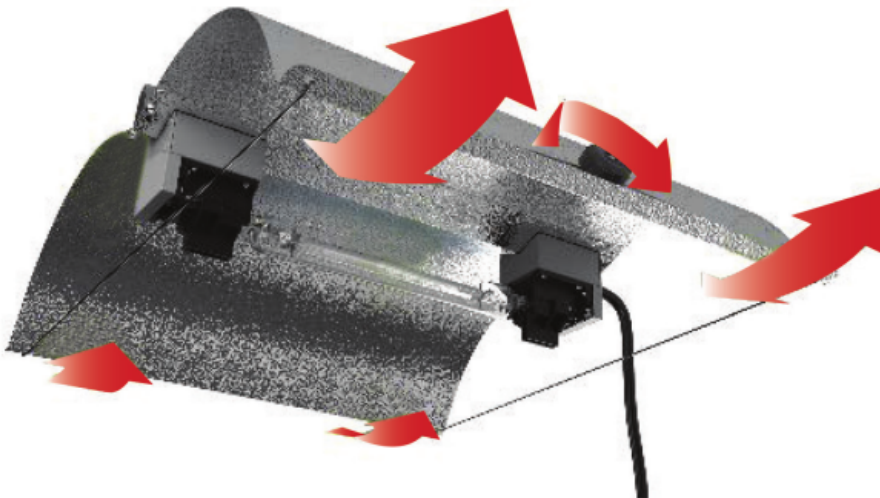

## ULTRAGROW ADJUSTABLE SE WING REFLECTOR

- Reflector width is able to adjust in size using our innovative knob + wire tension system.
- 16 Ft pre-wired lamp cord for flexible positioning.
- *The lamp is not included in the system.*

| ITEM CODE | DESCRIPTION                  | REFLECTOR MATERIAL         | REFLECTOR SIZE           | PACKAGING DIMENSIONS                   | ACCEPTS                     | CASE QTY     |
|-----------|------------------------------|----------------------------|--------------------------|--|-----------------------------|--------------|
| UG-RWN/SE | ADJUSTABLE SE WING REFLECTOR | HIGHLY REFLECTIVE ALUMINUM | 21.75 in (L) x 30 in (W) | 22.5 in (L) x 16.5 in (W) x 8.5 in (H) | DE HPS 1000W<br>DE MH 1000W | 1<br>or<br>6 |

## ULTRAGROW ADJUSTABLE DE WING REFLECTOR

- Reflector width is able to adjust in size using our innovative knob + wire tension system.
- Comes with built-in Double Ended socket.
- 14 Ft pre-wired lamp cord for flexible positioning.
- *The lamp is not included in the system.*

| ITEM CODE | DESCRIPTION                  | REFLECTOR MATERIAL         | REFLECTOR SIZE           | PACKAGING DIMENSIONS                   | ACCEPTS                     | CASE QTY     |
|-----------|------------------------------|----------------------------|--------------------------|--|-----------------------------|--------------|
| UG-RWDE/A | ADJUSTABLE DE WING REFLECTOR | HIGHLY REFLECTIVE ALUMINUM | 21.75 in (L) x 30 in (W) | 22.5 in (L) x 16.5 in (W) x 8.5 in (H) | DE HPS 1000W<br>DE MH 1000W | 1<br>or<br>6 |