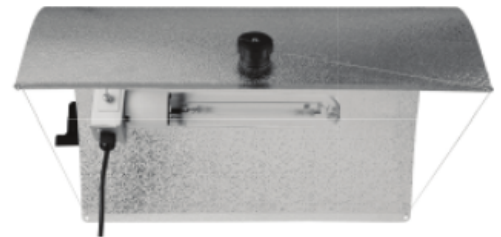

## ULTRAGROW ADJUSTABLE SE WING REFLECTOR

- Reflector width is able to adjust in size using our innovative knob + wire tension system.
- 16 Ft pre-wired lamp cord for flexible positioning.
- *The lamp is not included in the system.*

| ITEM CODE | DESCRIPTION                  | REFLECTOR MATERIAL         | REFLECTOR SIZE           | PACKAGING DIMENSIONS                   | ACCEPTS                     | CASE QTY     |
|-----------|------------------------------|----------------------------|--------------------------|--|-----------------------------|--------------|
| UG-RWN/SE | ADJUSTABLE SE WING REFLECTOR | HIGHLY REFLECTIVE ALUMINUM | 21.75 in (L) x 30 in (W) | 22.5 in (L) x 16.5 in (W) x 8.5 in (H) | DE HPS 1000W<br>DE MH 1000W | 1<br>or<br>6 |

## ULTRAGROW ADJUSTABLE DE WING REFLECTOR

- Reflector width is able to adjust in size using our innovative knob + wire tension system.
- Comes with built-in Double Ended socket.
- 14 Ft pre-wired lamp cord for flexible positioning.
- *The lamp is not included in the system.*

| ITEM CODE | DESCRIPTION                  | REFLECTOR MATERIAL         | REFLECTOR SIZE           | PACKAGING DIMENSIONS                   | ACCEPTS                     | CASE QTY     |
|-----------|------------------------------|----------------------------|--------------------------|--|-----------------------------|--------------|
| UG-RWDE/A | ADJUSTABLE DE WING REFLECTOR | HIGHLY REFLECTIVE ALUMINUM | 21.75 in (L) x 30 in (W) | 22.5 in (L) x 16.5 in (W) x 8.5 in (H) | DE HPS 1000W<br>DE MH 1000W | 1<br>or<br>6 |