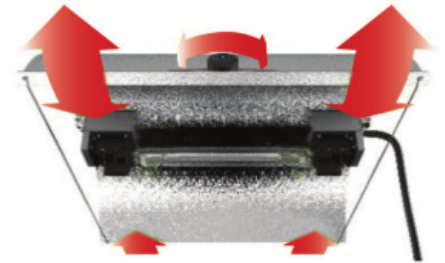

## ULTRAGROW ADJUSTABLE SE WING REFLECTOR

- Reflector width is able to adjust in size using our innovative knob + wire tension system.
- 16 Ft pre-wired lamp cord for flexible positioning.
- *The lamp is not included in the system.*

| ITEM CODE | DESCRIPTION                  | REFLECTOR MATERIAL         | REFLECTOR SIZE           | PACKAGING DIMENSIONS                   | ACCEPTS                     | CASE QTY     |
|-----------|------------------------------|----------------------------|--------------------------|--|-----------------------------|--------------|
| UG-RWN/SE | ADJUSTABLE SE WING REFLECTOR | HIGHLY REFLECTIVE ALUMINUM | 21.75 in (L) x 30 in (W) | 22.5 in (L) x 16.5 in (W) x 8.5 in (H) | DE HPS 1000W<br>DE MH 1000W | 1<br>or<br>6 |

## ULTRAGROW ADJUSTABLE DE WING REFLECTOR

- Reflector width is able to adjust in size using our innovative knob + wire tension system.
- Comes with built-in Double Ended socket.
- 14 Ft pre-wired lamp cord for flexible positioning.
- *The lamp is not included in the system.*