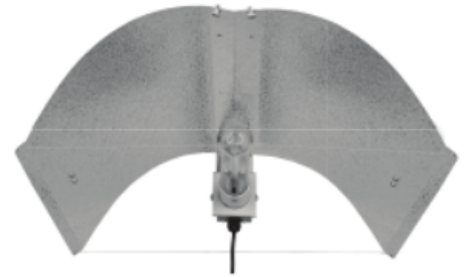

## ULTRAGROW ADJUSTABLE SE WING REFLECTOR

- Reflector width is able to adjust in size using our innovative knob + wire tension system.
- 16 Ft pre-wired lamp cord for flexible positioning.
- *The lamp is not included in the system.*

| ITEM CODE | DESCRIPTION                  | REFLECTOR MATERIAL         | REFLECTOR SIZE           | PACKAGING DIMENSIONS                   | ACCEPTS                     | CASE QTY     |
|-----------|------------------------------|----------------------------|--------------------------|--|-----------------------------|--------------|
| UG-RWN/SE | ADJUSTABLE SE WING REFLECTOR | HIGHLY REFLECTIVE ALUMINUM | 21.75 in (L) x 30 in (W) | 22.5 in (L) x 16.5 in (W) x 8.5 in (H) | DE HPS 1000W<br>DE MH 1000W | 1<br>or<br>6 |

## ULTRAGROW ADJUSTABLE DE WING REFLECTOR

- Reflector width is able to adjust in size using our innovative knob + wire tension system.
- Comes with built-in Double Ended socket.
- 14 Ft pre-wired lamp cord for flexible positioning.
- *The lamp is not included in the system.*

| ITEM CODE | DESCRIPTION                  | REFLECTOR MATERIAL         | REFLECTOR SIZE           | PACKAGING DIMENSIONS                   | ACCEPTS                     | CASE QTY     |
|-----------|------------------------------|----------------------------|--------------------------|--|-----------------------------|--------------|
| UG-RWDE/A | ADJUSTABLE DE WING REFLECTOR | HIGHLY REFLECTIVE ALUMINUM | 21.75 in (L) x 30 in (W) | 22.5 in (L) x 16.5 in (W) x 8.5 in (H) | DE HPS 1000W<br>DE MH 1000W | 1<br>or<br>6 |